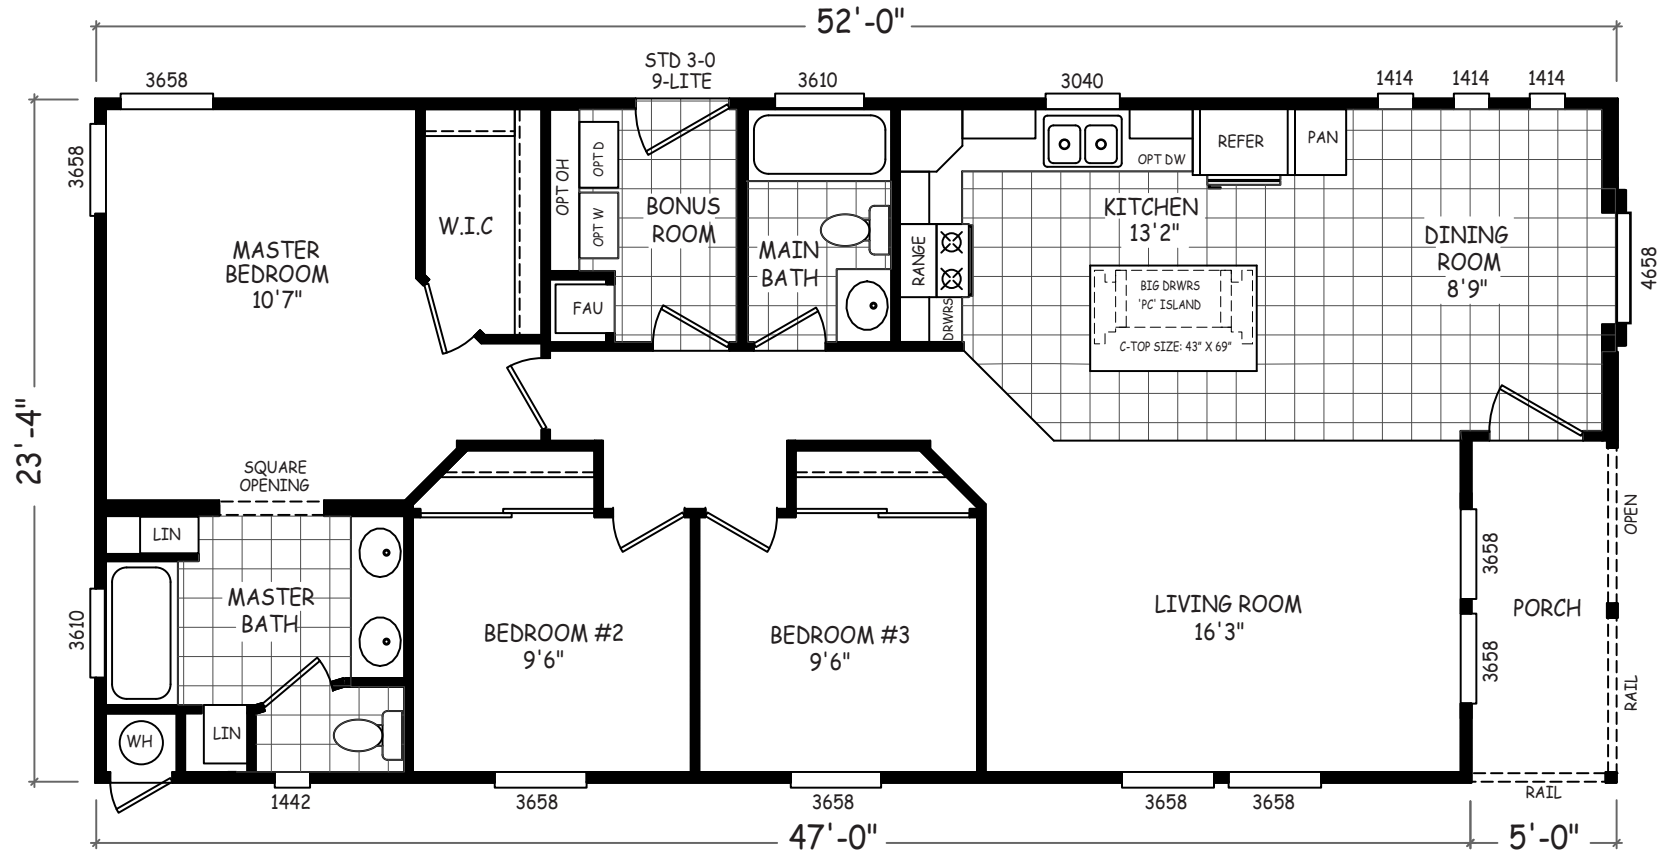

# Shulerville

Sedona Ridge Classic Series

1,213 SQ. FT. (Approximate) 3 Bedroom, 2 Bath

Last Updated: 2-2-23

**MOBILE HOMES ON MAIN**  
8355 E. Main Street  
Mesa, AZ 85207

**MobileHomesOnMain.com | 1-800-750-8796**