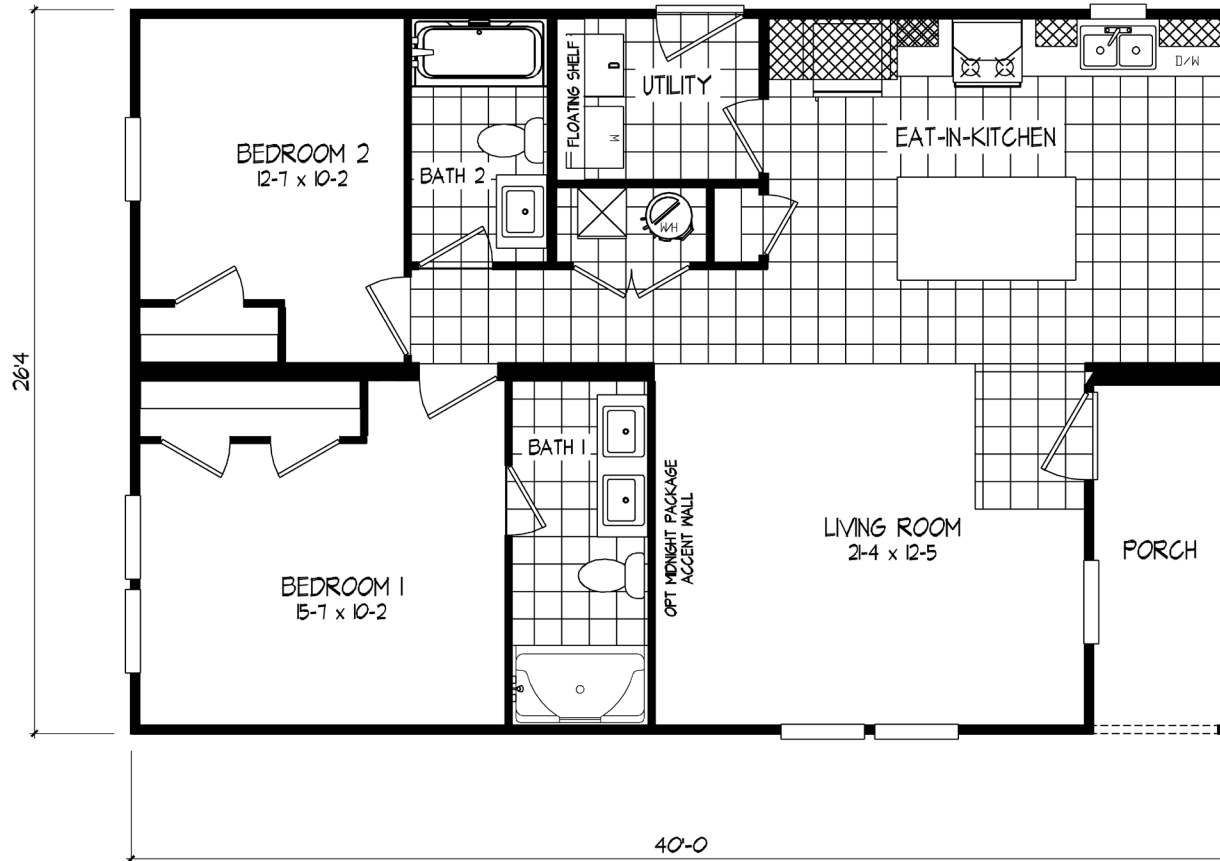

Silverhill

Tempo Porch Series - Multi Section

988 SQ. FT. (Approximate) 2 Bedroom, 2 Bath

Last Updated: 2-25-25

MOBILE HOMES ON MAIN
8355 E. Main Street
Mesa, AZ 85207

MobileHomesOnMain.com | 1-800-750-8796