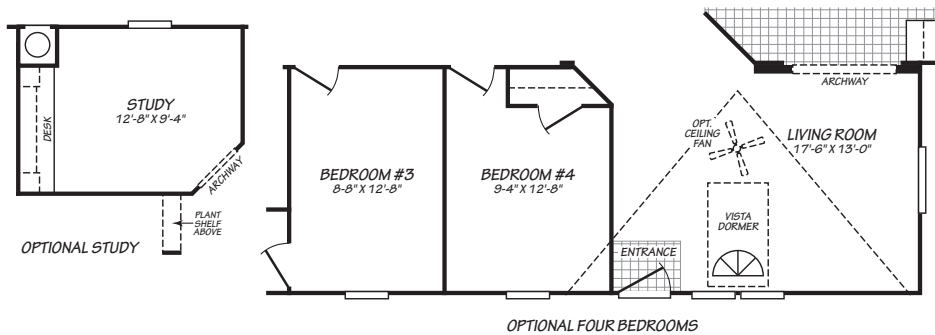

Smith Creek

Vogue II Series

1,510 SQ. FT. (Approximate) 3 Bedroom, 2 Bath

Last Updated: 11-2-22

MOBILE HOMES ON MAIN
8355 E. Main Street
Mesa, AZ 85207

MobileHomesOnMain.com | 1-800-750-8796

IMPORTANT: Alta Cima Corp reserves the right to modify, cancel or substitute products or features of this event at any time without prior notice or obligation. Pictures and other promotional materials are representative and may depict or contain floor plans, square footages, elevations, options, upgrades, extra design features, decorations, floor coverings, specialty light fixtures, custom paint and wall coverings, window treatments, landscaping, sound and alarm systems, furnishings, appliances, and other designer/decorator features and amenities that are not included as part of the home and/or may not be available at all locations. Home, pricing and community information is subject to change, and homes to prior sale, at any time without notice or obligation. ©2020 Alta Cima Corp. All rights reserved.