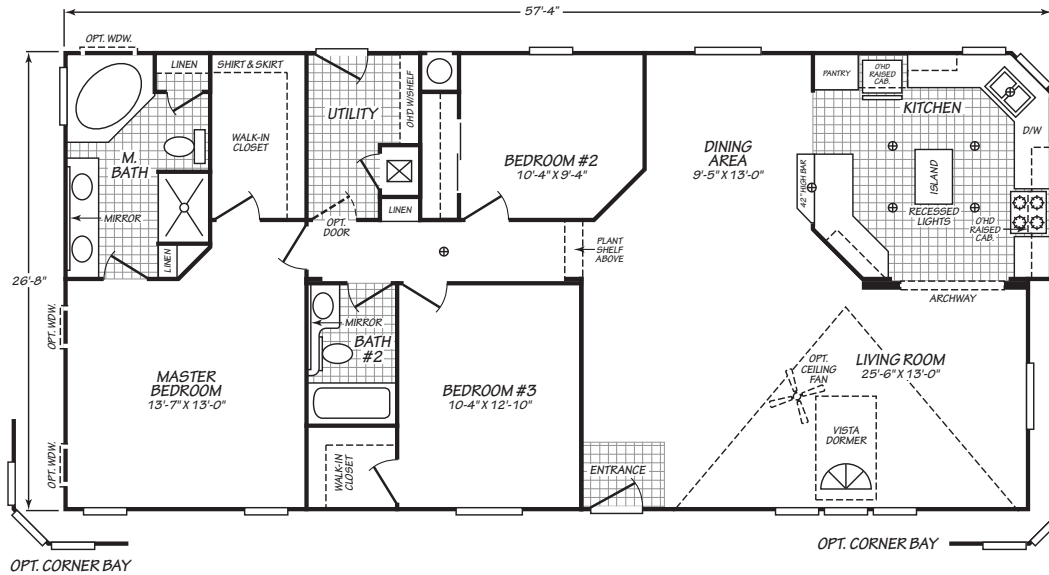

Smith Creek

Vogue II Series

1,510 SQ. FT. (Approximate) 3 Bedroom, 2 Bath

Last Updated: 11-2-22

MOBILE HOMES ON MAIN
8355 E. Main Street
Mesa, AZ 85207

MobileHomesOnMain.com | 1-800-750-8796

IMPORTANT: Alta Cima Corp reserves the right to modify, cancel or substitute products or features of this event at any time without prior notice or obligation. Pictures and other promotional materials are representative and may depict or contain floor plans, square footages, elevations, options, upgrades, extra design features, decorations, floor coverings, specialty light fixtures, custom paint and wall coverings, window treatments, landscaping, sound and alarm systems, furnishings, appliances, and other designer/decorator features and amenities that are not included as part of the home and/or may not be available at all locations. Home, pricing and community information is subject to change, and homes to prior sale, at any time without notice or obligation. ©2020 Alta Cima Corp. All rights reserved.