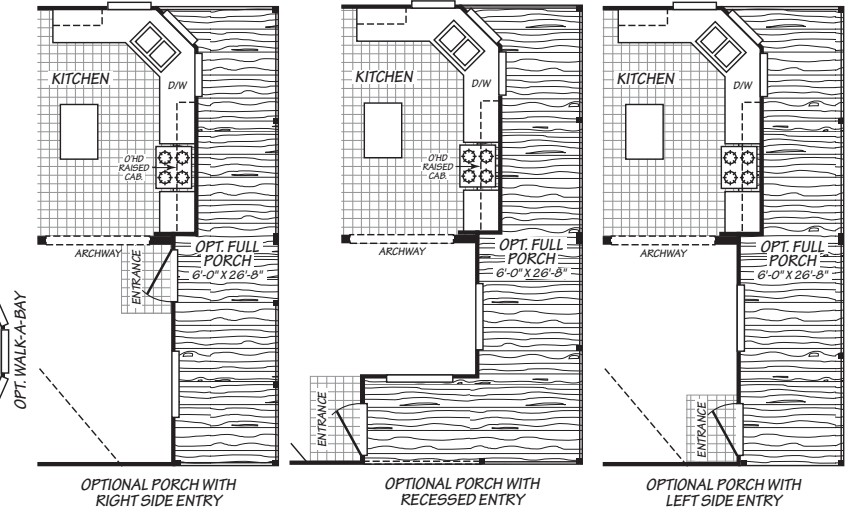

Smith Creek

Vogue II Series

1,510 SQ. FT. (Approximate) 3 Bedroom, 2 Bath

Last Updated: 11-2-22

MOBILE HOMES ON MAIN
8355 E. Main Street
Mesa, AZ 85207

MobileHomesOnMain.com | 1-800-750-8796

IMPORTANT: Alta Cima Corp reserves the right to modify, cancel or substitute products or features of this event at any time without prior notice or obligation. Pictures and other promotional materials are representative and may depict or contain floor plans, square footages, elevations, options, upgrades, extra design features, decorations, floor coverings, specialty light fixtures, custom paint and wall coverings, window treatments, landscaping, sound and alarm systems, furnishings, appliances, and other designer/decorator features and amenities that are not included as part of the home and/or may not be available at all locations. Home, pricing and community information is subject to change, and homes to prior sale, at any time without notice or obligation. ©2020 Alta Cima Corp. All rights reserved.