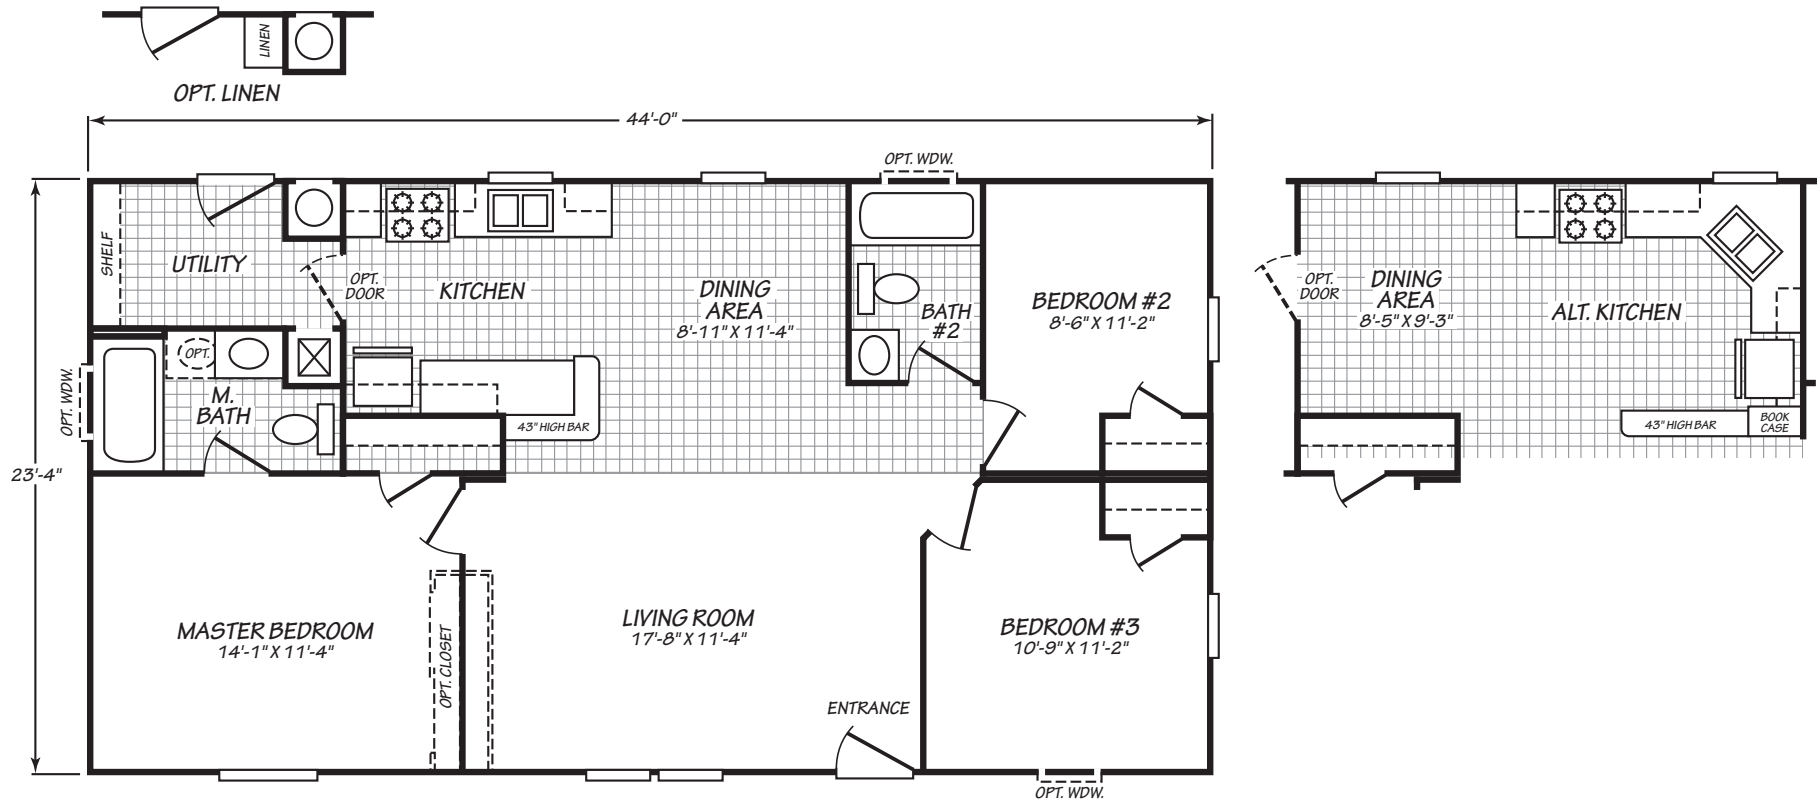

Smyth

Canyon Lake Series

1,026 SQ. FT. (Approximate) 3 Bedrooms, 2 Baths

Last Updated: 11-1-22

MOBILE HOMES ON MAIN
 8355 E. Main Street
 Mesa, AZ 85207

MobileHomesOnMain.com | 1-800-750-8796

IMPORTANT: Alta Cima Corp reserves the right to modify, cancel or substitute products or features of this event at any time without prior notice or obligation. Pictures and other promotional materials are representative and may depict or contain floor plans, square footages, elevations, options, upgrades, extra design features, decorations, floor coverings, specialty light fixtures, custom paint and wall coverings, window treatments, landscaping, sound and alarm systems, furnishings, appliances, and other designer/decorator features and amenities that are not included as part of the home and/or may not be available at all locations. Home, pricing and community information is subject to change, and homes to prior sale, at any time without notice or obligation. ©2020 Alta Cima Corp. All rights reserved.