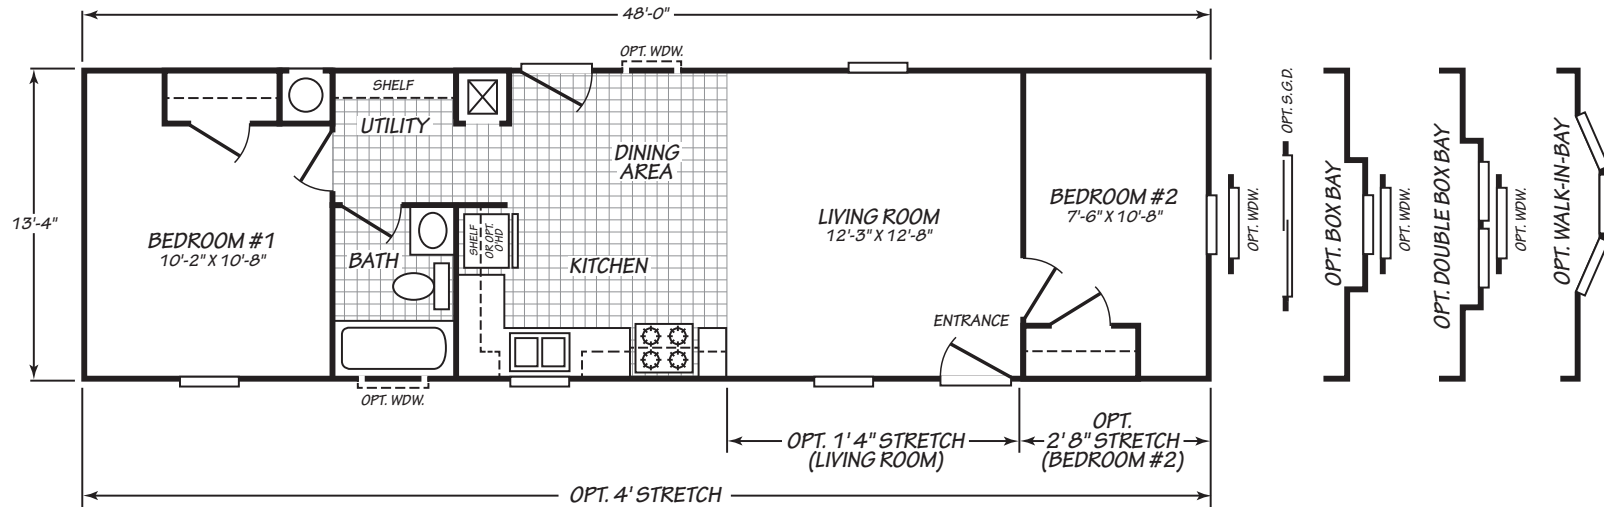

Spruce Hill

Canyon Lake Series

639 SQ. FT. (Approximate) 2 Bedrooms, 1 Baths

Last Updated: 10-11-24

MOBILE HOMES ON MAIN
8355 E. Main Street
Mesa, AZ 85207

MobileHomesOnMain.com | 1-800-750-8796

IMPORTANT: Alta Cima Corp reserves the right to modify, cancel or substitute products or features of this event at any time without prior notice or obligation. Pictures and other promotional materials are representative and may depict or contain floor plans, square footages, elevations, options, upgrades, extra design features, decorations, floor coverings, specialty light fixtures, custom paint and wall coverings, window treatments, landscaping, sound and alarm systems, furnishings, appliances, and other designer/decorator features and amenities that are not included as part of the home and/or may not be available at all locations. Home, pricing and community information is subject to change, and homes to prior sale, at any time without notice or obligation. ©2020 Alta Cima Corp. All rights reserved.