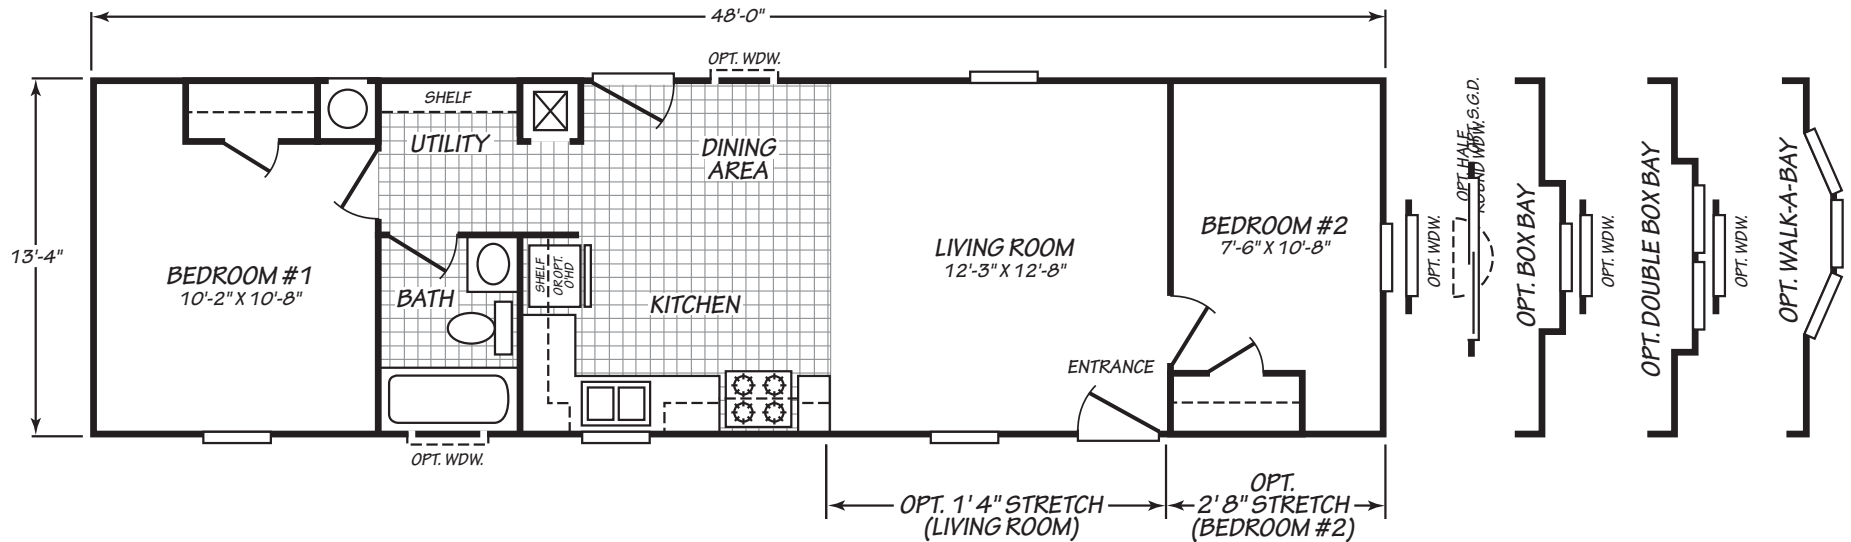

# Spruce Hill

Canyon Lake Series

639 SQ. FT. (Approximate) 2 Bedrooms, 1 Baths

Last Updated: 11-1-22

**MOBILE HOMES ON MAIN**  
8355 E. Main Street  
Mesa, AZ 85207

**MobileHomesOnMain.com | 1-800-750-8796**