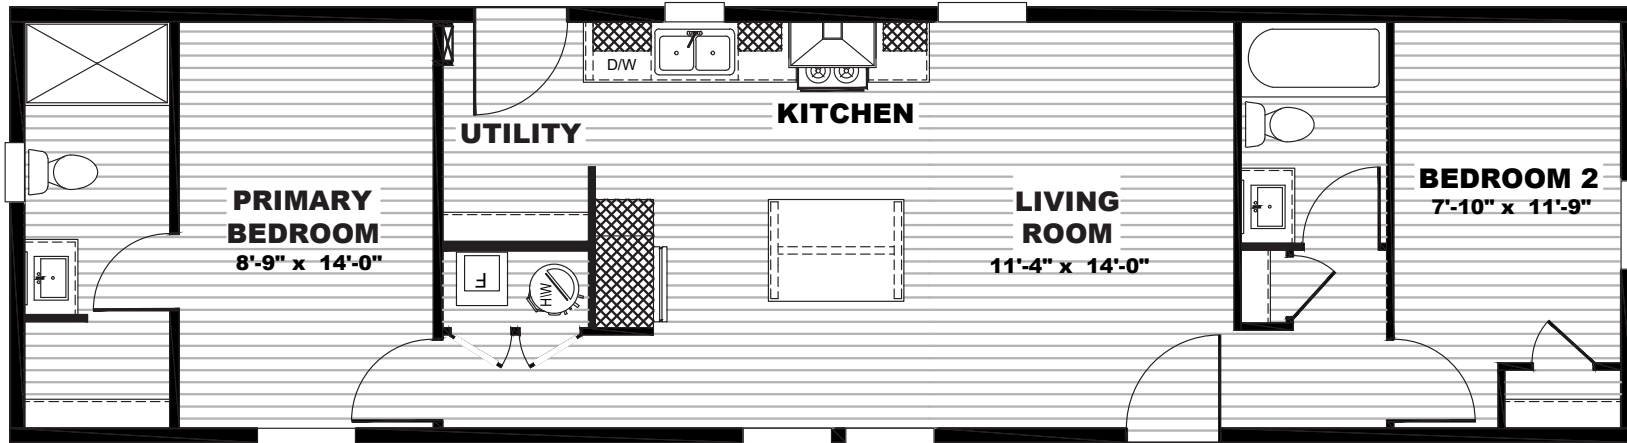

# Stamford

Tempo Series - Single Section

840 SQ. FT. (Approximate) 2 Bedroom, 2 Bath

Last Updated: 9-19-25

STOR. OPTION

OPTION

**MOBILE HOMES ON MAIN**  
8355 E. Main Street  
Mesa, AZ 85207

OPTION