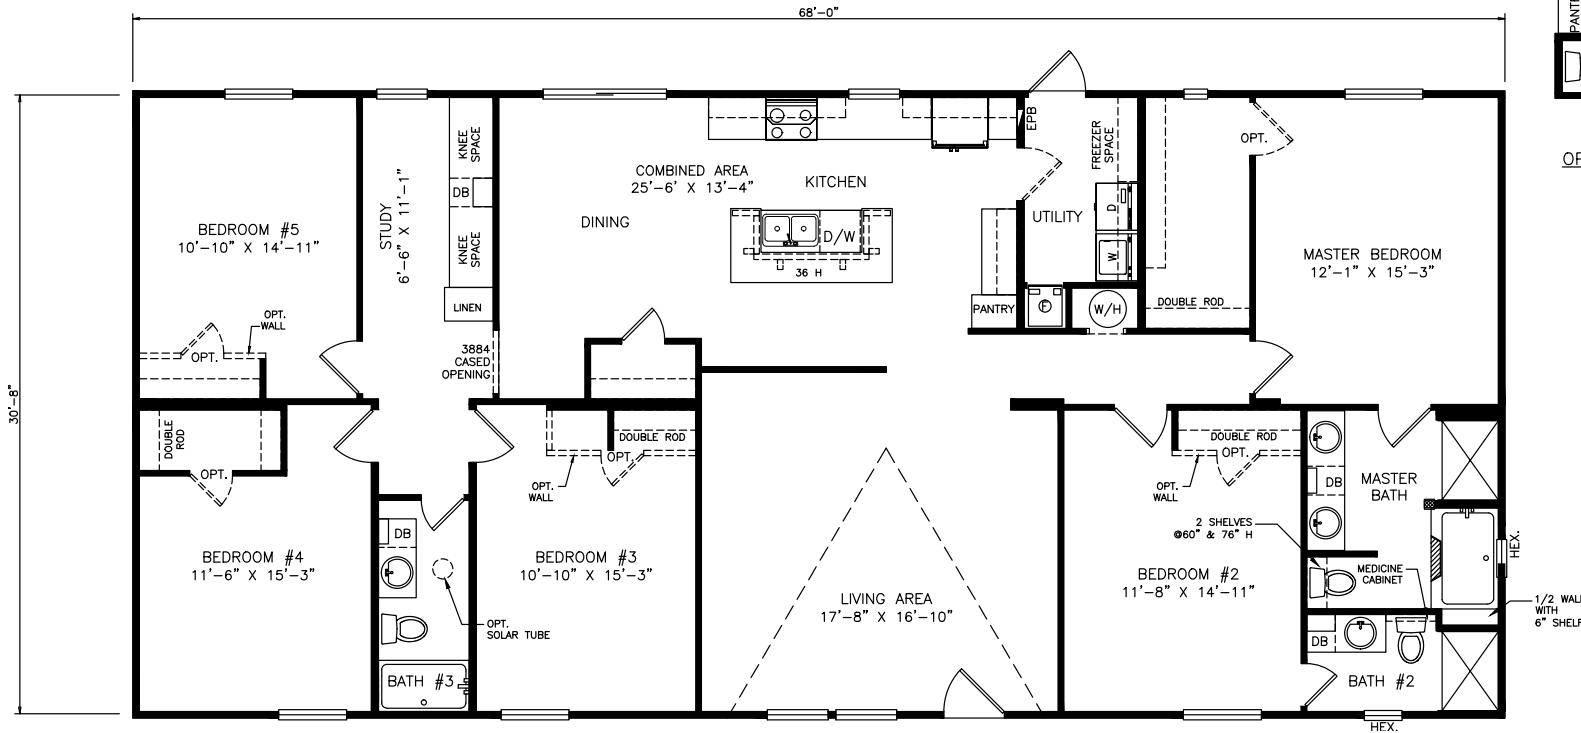

# Stillwell

Heritage Series - Multi Section

2,120 SQ. FT. (Approximate) 5 Bedrooms, 3 Baths

Last Updated: 6-23-21

**MOBILE HOMES ON MAIN**  
8355 E. Main Street  
Mesa, AZ 85207

**MobileHomesOnMain.com | 1-800-750-8796**