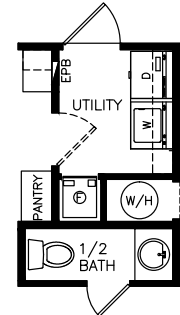

# Stillwell

Heritage Series - Multi Section

2,120 SQ. FT. (Approximate) 5 Bedrooms, 3 Baths

Last Updated: 6-23-21

**MOBILE HOMES ON MAIN**  
8355 E. Main Street  
Mesa, AZ 85207

**MobileHomesOnMain.com | 1-800-750-8796**