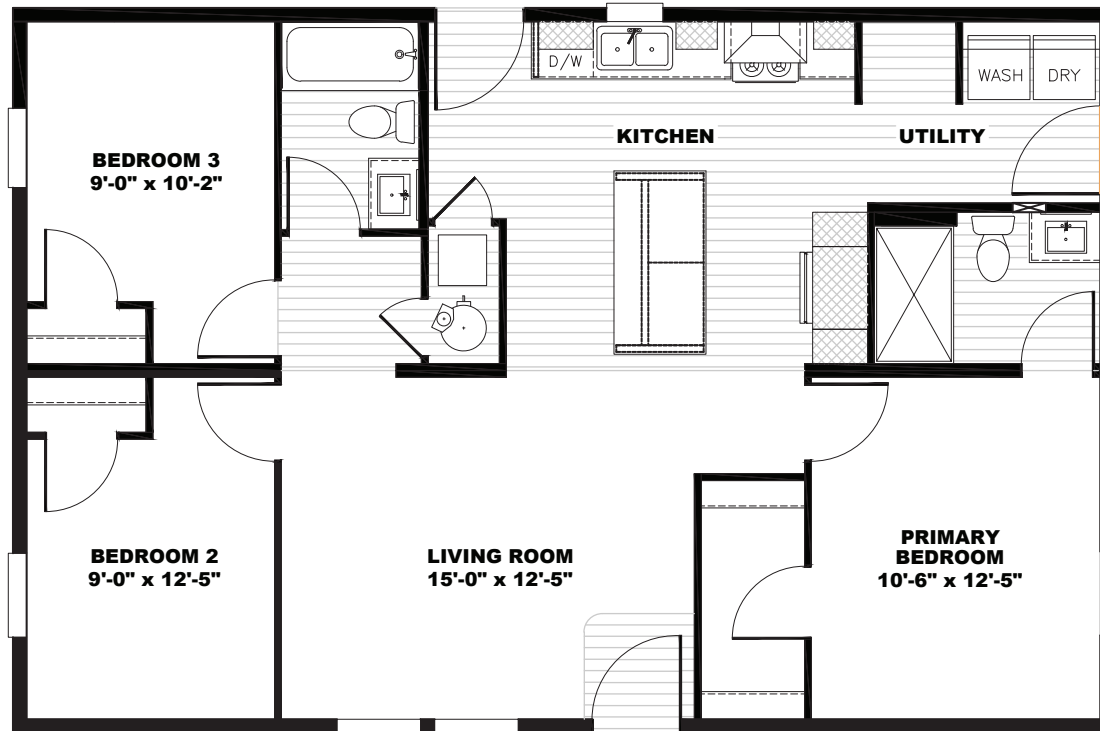

# Stinnett

Tempo Series - Multi Section

1,053 SQ. FT. (Approximate) 3 Bedroom, 2 Bath

Last Updated: 8-29-24

 Alternate Door Location Available

**MOBILE HOMES ON MAIN**  
8355 E. Main Street  
Mesa, AZ 85207