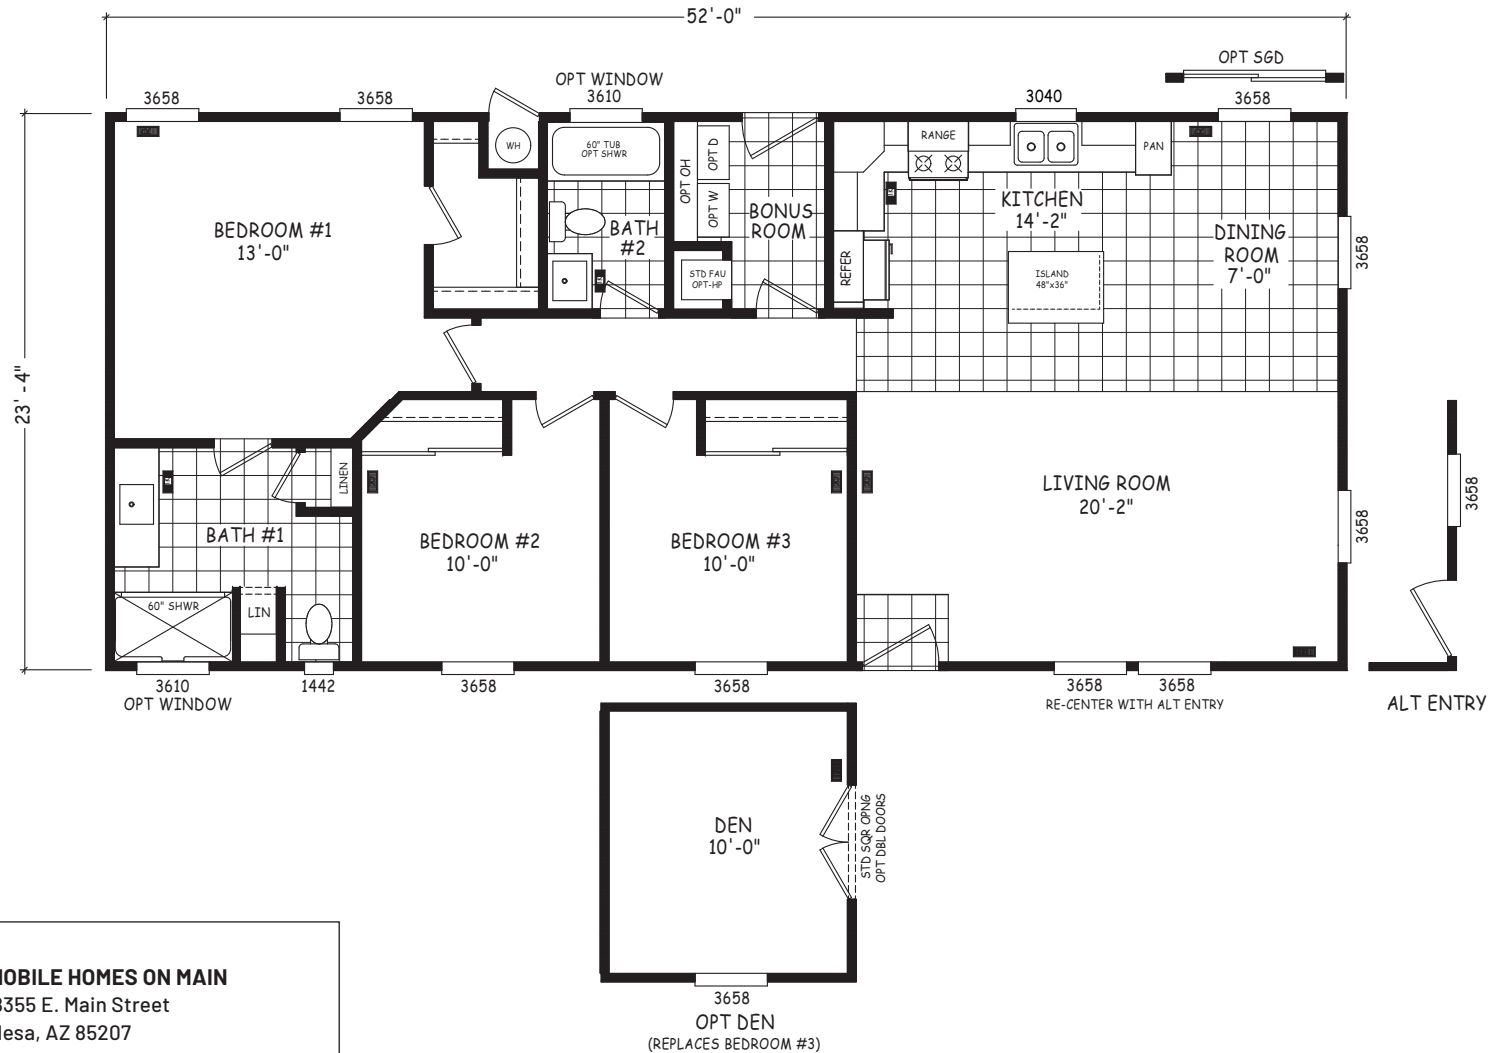

Strider

Edge Series

1,214 SQ. FT. (Approximate) 3 Bedroom, 2 Bath

Last Updated: 8-22-22

MOBILE HOMES ON MAIN
8355 E. Main Street
Mesa, AZ 85207

MobileHomesOnMain.com | 1-800-750-8796

IMPORTANT: Alta Cima Corp reserves the right to modify, cancel or substitute products or features of this event at any time without prior notice or obligation. Pictures and other promotional materials are representative and may depict or contain floor plans, square footages, elevations, options, upgrades, extra design features, decorations, floor coverings, specialty light fixtures, custom paint and wall coverings, window treatments, landscaping, sound and alarm systems, furnishings, appliances, and other designer/decorator features and amenities that are not included as part of the home and/or may not be available at all locations. Home, pricing and community information is subject to change, and homes to prior sale, at any time without notice or obligation. ©2020 Alta Cima Corp. All rights reserved.