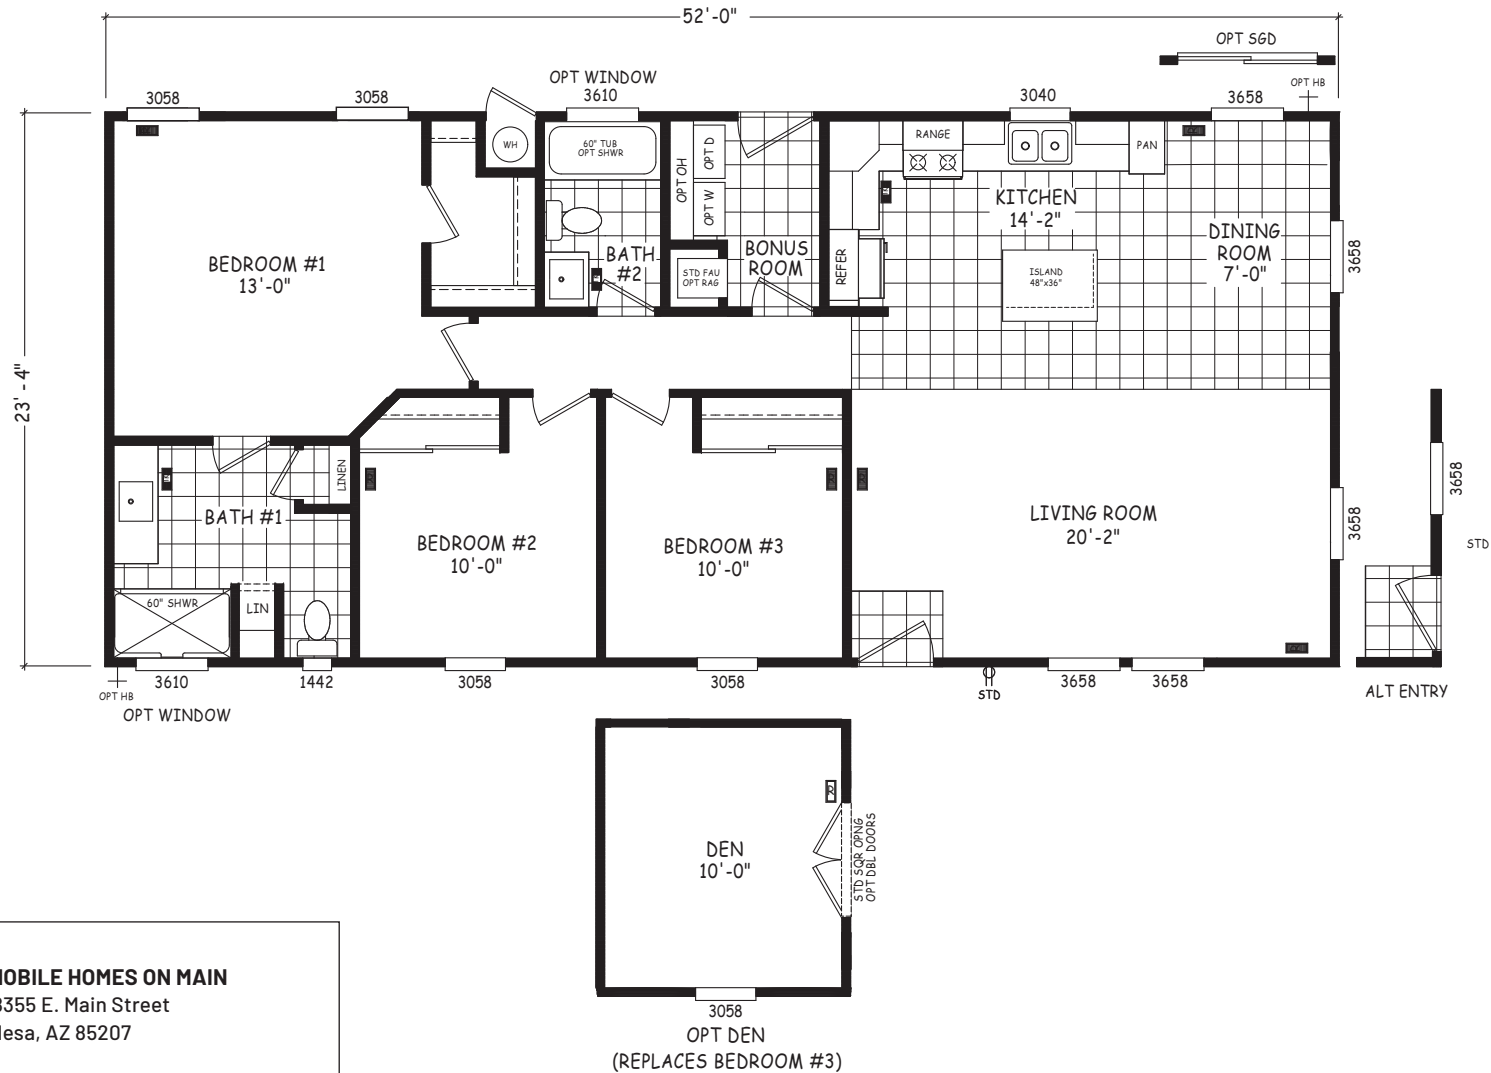

Strider

Edge Series

1,214 SQ. FT. (Approximate) 3 Bedroom, 2 Bath

Last Updated: 5-21-24

MOBILE HOMES ON MAIN
8355 E. Main Street
Mesa, AZ 85207

MobileHomesOnMain.com | 1-800-750-8796

IMPORTANT: Alta Cima Corp reserves the right to modify, cancel or substitute products or features of this event at any time without prior notice or obligation. Pictures and other promotional materials are representative and may depict or contain floor plans, square footages, elevations, options, upgrades, extra design features, decorations, floor coverings, specialty light fixtures, custom paint and wall coverings, window treatments, landscaping, sound and alarm systems, furnishings, appliances, and other designer/decorator features and amenities that are not included as part of the home and/or may not be available at all locations. Home, pricing and community information is subject to change, and homes to prior sale, at any time without notice or obligation. ©2020 Alta Cima Corp. All rights reserved.