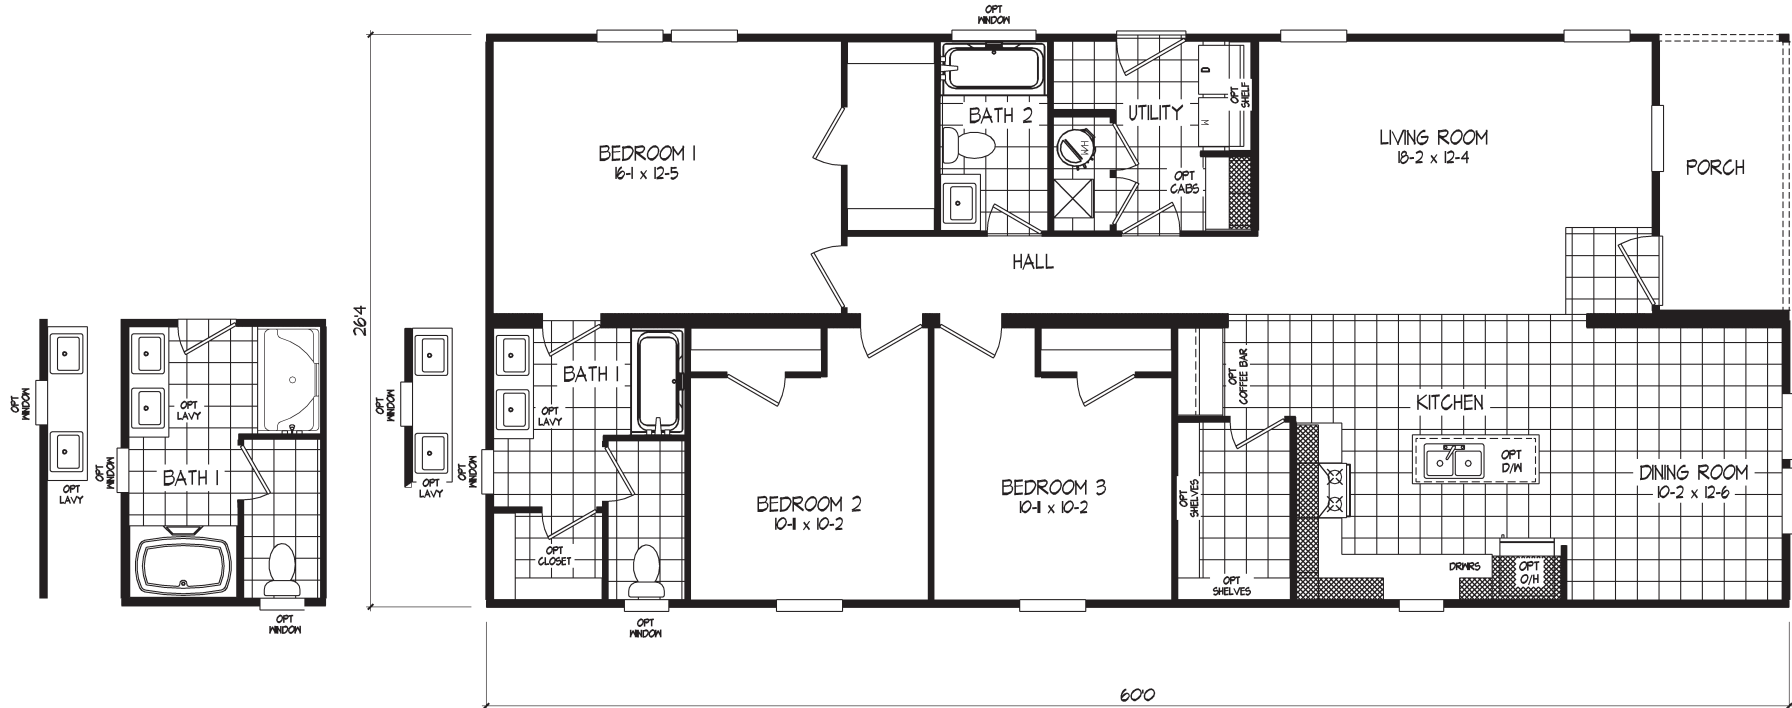

# Sunray

Copper Ridge Series

1,422 SQ. FT. (Approximate) 3 Bedroom, 2 Bath

Last Updated: 5-13-26

**MOBILE HOMES ON MAIN**  
8355 E. Main Street  
Mesa, AZ 85207

**MobileHomesOnMain.com | 1-800-750-8796**

**IMPORTANT:** Alta Cima Corp reserves the right to modify, cancel or substitute products or features of this event at any time without prior notice or obligation. Pictures and other promotional materials are representative and may depict or contain floor plans, square footages, elevations, options, upgrades, extra design features, decorations, floor coverings, specialty light fixtures, custom paint and wall coverings, window treatments, landscaping, sound and alarm systems, furnishings, appliances, and other designer/decorator features and amenities that are not included as part of the home and/or may not be available at all locations. Home, pricing and community information is subject to change, and homes to prior sale, at any time without notice or obligation. ©2020 Alta Cima Corp. All rights reserved.