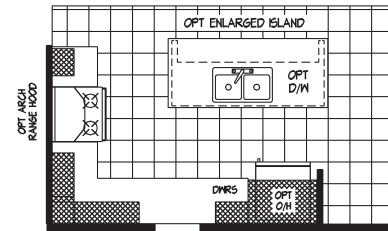

# Sunray

Copper Ridge Series

1,422 SQ. FT. (Approximate) 3 Bedroom, 2 Bath

Last Updated: 5-13-26

**MOBILE HOMES ON MAIN**  
8355 E. Main Street  
Mesa, AZ 85207

**MobileHomesOnMain.com | 1-800-750-8796**

**IMPORTANT:** Alta Cima Corp reserves the right to modify, cancel or substitute products or features of this event at any time without prior notice or obligation. Pictures and other promotional materials are representative and may depict or contain floor plans, square footages, elevations, options, upgrades, extra design features, decorations, floor coverings, specialty light fixtures, custom paint and wall coverings, window treatments, landscaping, sound and alarm systems, furnishings, appliances, and other designer/decorator features and amenities that are not included as part of the home and/or may not be available at all locations. Home, pricing and community information is subject to change, and homes to prior sale, at any time without notice or obligation. ©2020 Alta Cima Corp. All rights reserved.