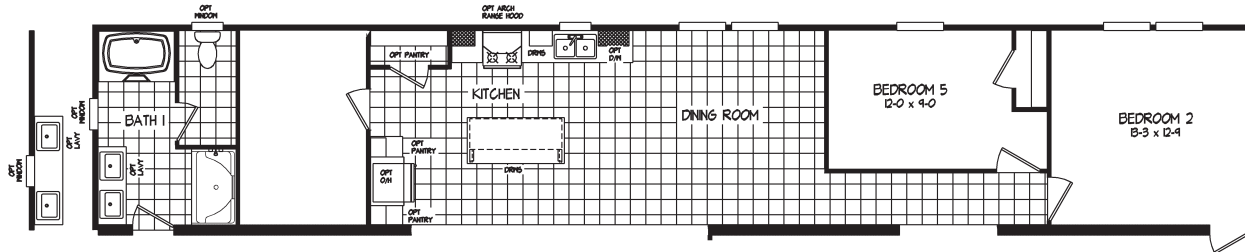

Suttler

Copper Ridge Series

2,001 SQ. FT. (Approximate) 4 Bedroom, 3 Bath

Last Updated: 5-13-26

OPT BEDROOM #5
IPO FLEX SPACE

MOBILE HOMES ON MAIN
8355 E. Main Street
Mesa, AZ 85207

OPT RECESSED ENTRY

MobileHomesOnMain.com | 1-800-750-8796