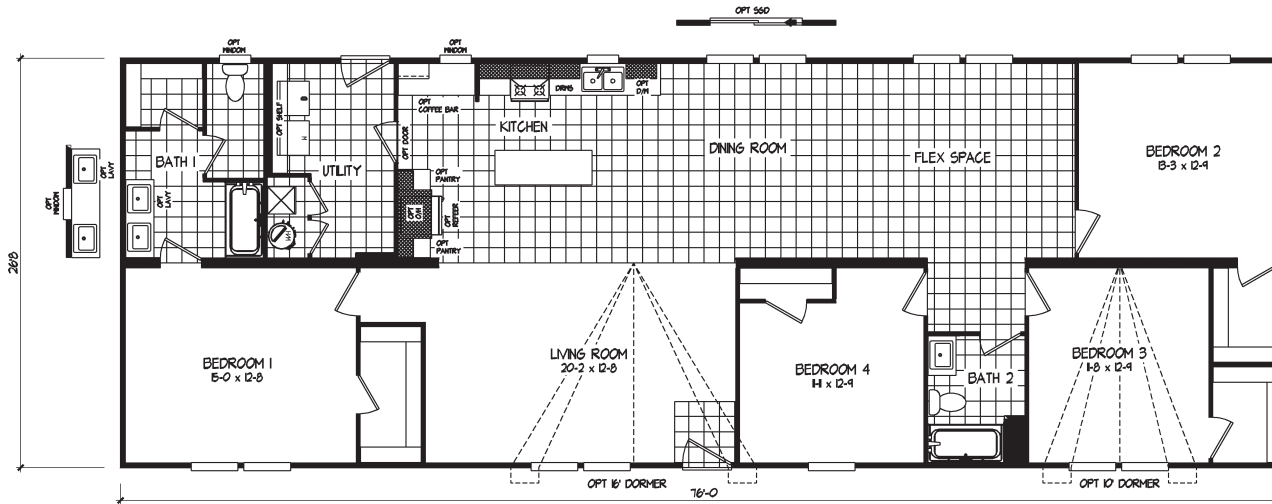

Suttler

Copper Ridge Series

2,001 SQ. FT. (Approximate) 4 Bedroom, 3 Bath

Last Updated: 5-13-26

OPT BEDROOM #5
IPO FLEX SPACE

MOBILE HOMES ON MAIN
8355 E. Main Street
Mesa, AZ 85207

OPT RECESSED ENTRY

MobileHomesOnMain.com | 1-800-750-8796