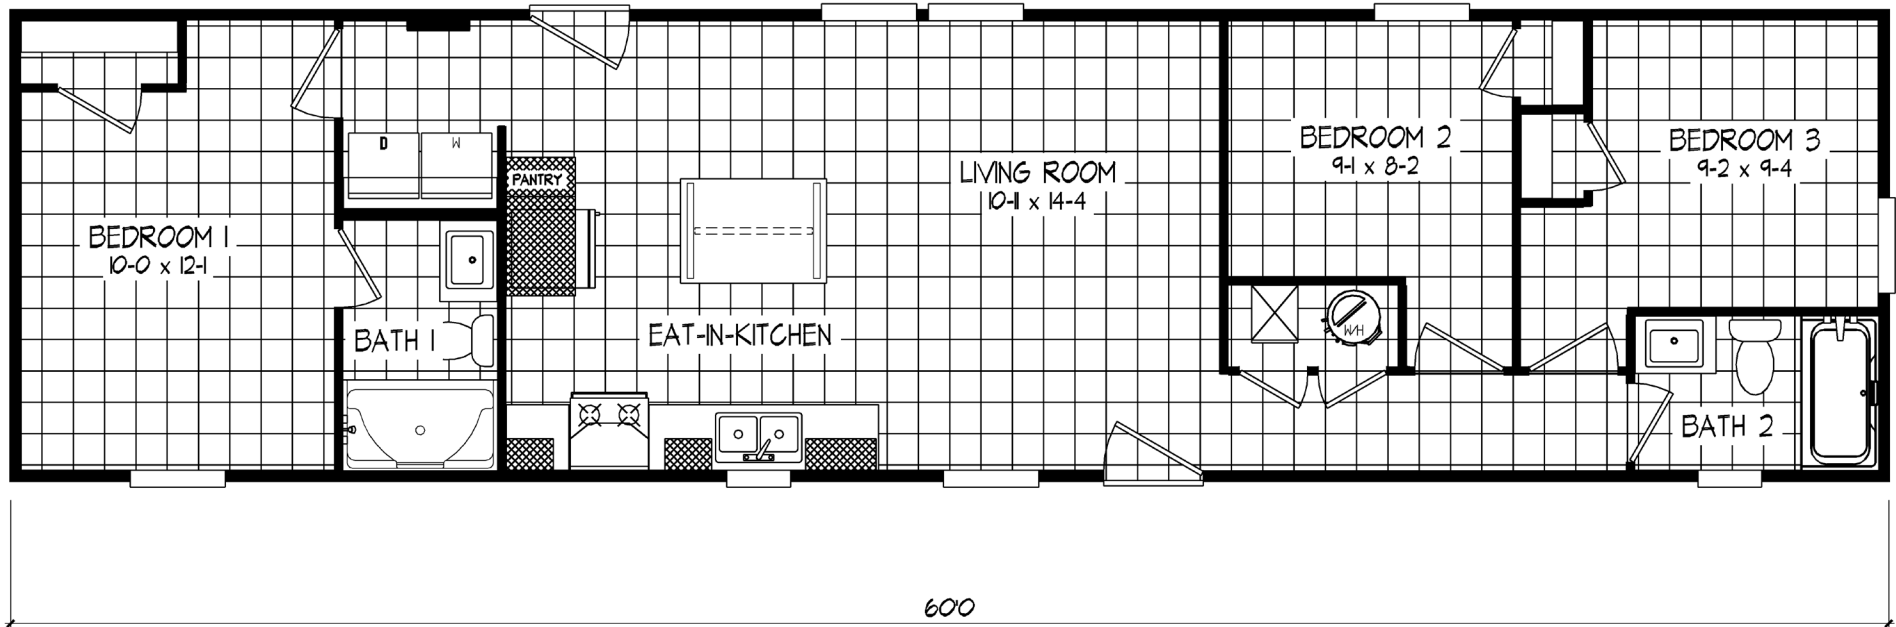

# Sutton

Tempo Series - Single Section

900 SQ. FT. (Approximate) 3 Bedroom, 2 Bath

Last Updated: 2-24-25

**MOBILE HOMES ON MAIN**  
8355 E. Main Street  
Mesa, AZ 85207

**MobileHomesOnMain.com | 1-800-750-8796**