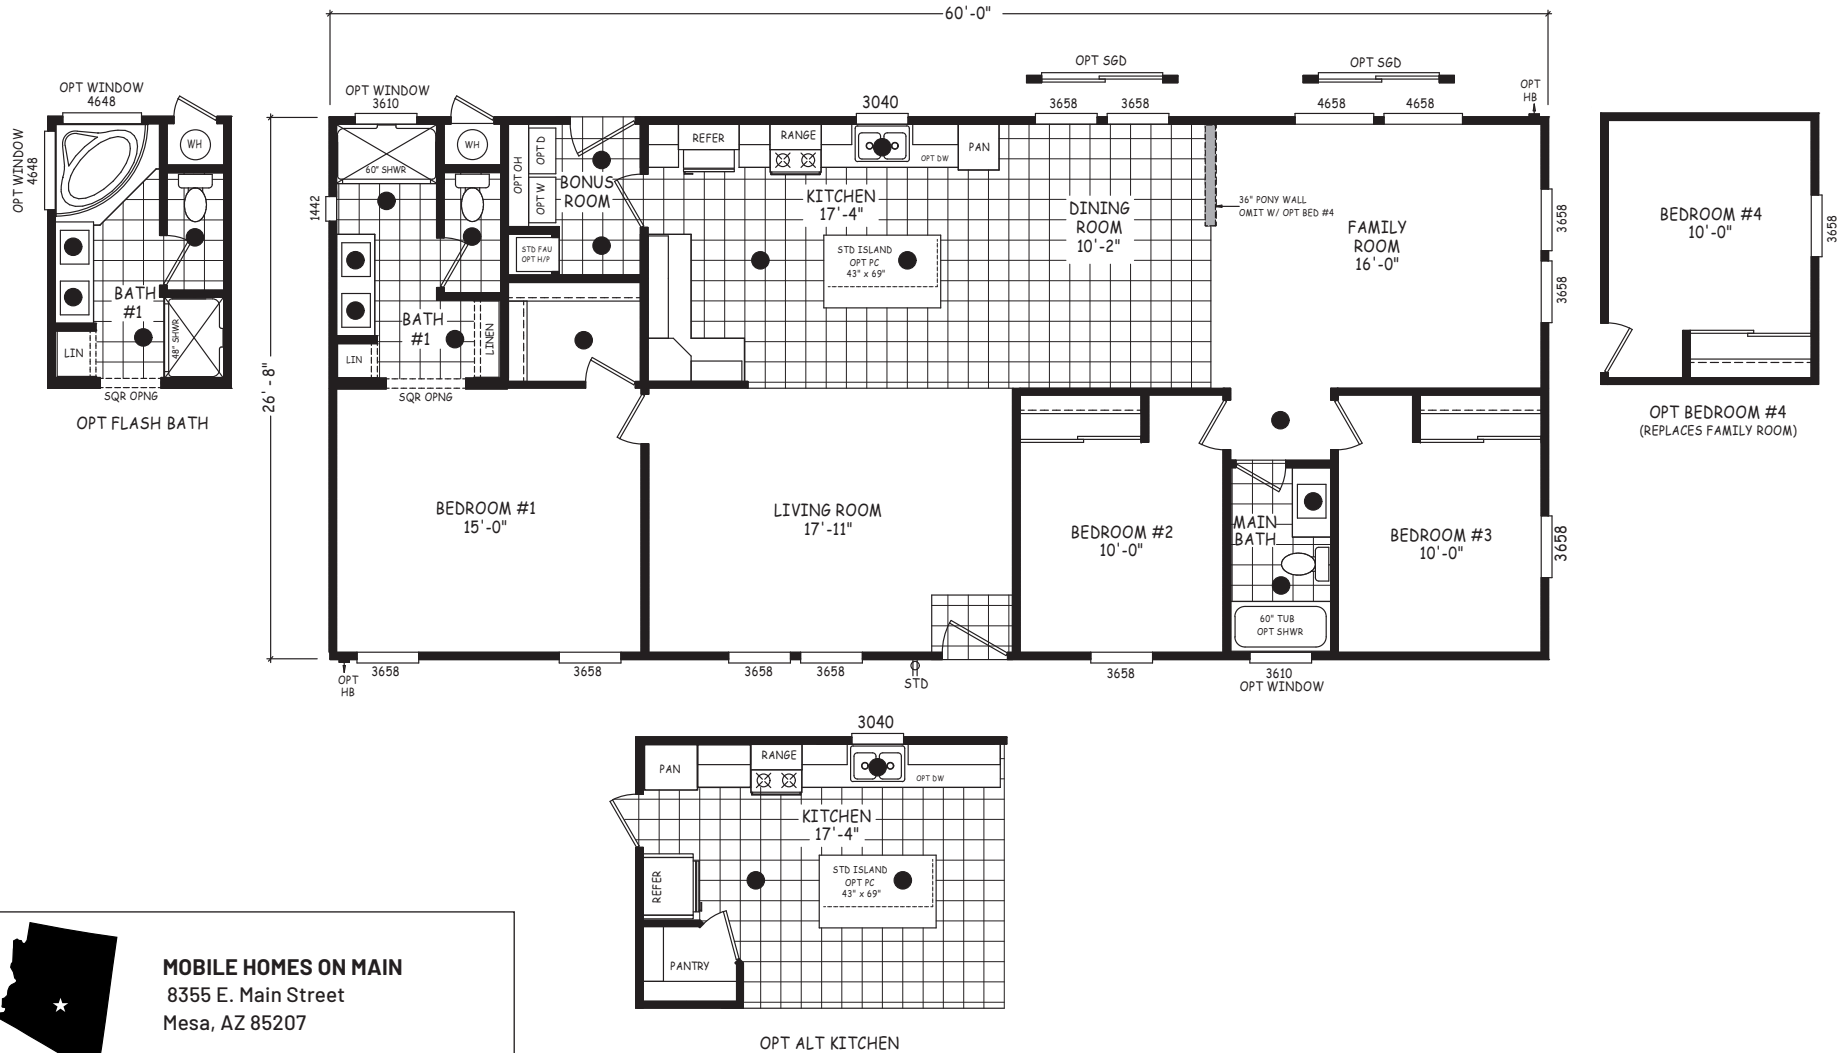

Talon

Edge Series

1,600 SQ. FT. (Approximate) 3 Bedroom, 2 Bath

Last Updated: 4-9-25

MOBILE HOMES ON MAIN
8355 E. Main Street
Mesa, AZ 85207

MobileHomesOnMain.com | 1-800-750-8796

IMPORTANT: Alta Cima Corp reserves the right to modify, cancel or substitute products or features of this event at any time without prior notice or obligation. Pictures and other promotional materials are representative and may depict or contain floor plans, square footages, elevations, options, upgrades, extra design features, decorations, floor coverings, specialty light fixtures, custom paint and wall coverings, window treatments, landscaping, sound and alarm systems, furnishings, appliances, and other designer/decorator features and amenities that are not included as part of the home and/or may not be available at all locations. Home, pricing and community information is subject to change, and homes to prior sale, at any time without notice or obligation. ©2020 Alta Cima Corp. All rights reserved.