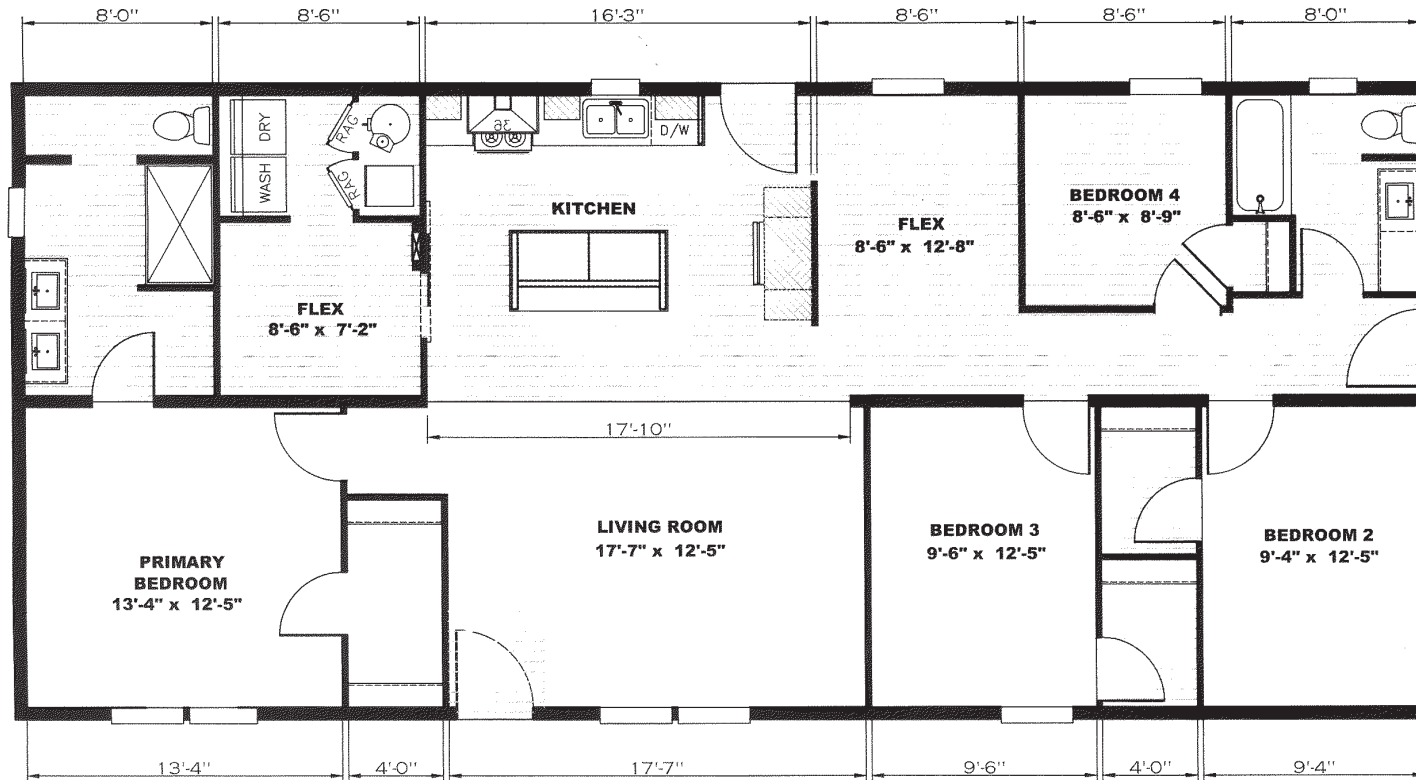

Tasden

Tempo Series - Multi Section

1,580 SQ. FT. (Approximate) 4 Bedroom, 2 Bath

Last Updated: 8-29-24

MOBILE HOMES ON MAIN
 8355 E. Main Street
 Mesa, AZ 85207

MobileHomesOnMain.com | 1-800-750-8796

IMPORTANT: Alta Cima Corp reserves the right to modify, cancel or substitute products or features of this event at any time without prior notice or obligation. Pictures and other promotional materials are representative and may depict or contain floor plans, square footages, elevations, options, upgrades, extra design features, decorations, floor coverings, specialty light fixtures, custom paint and wall coverings, window treatments, landscaping, sound and alarm systems, furnishings, appliances, and other designer/decorator features and amenities that are not included as part of the home and/or may not be available at all locations. Home, pricing and community information is subject to change, and homes to prior sale, at any time without notice or obligation. ©2020 Alta Cima Corp. All rights reserved.