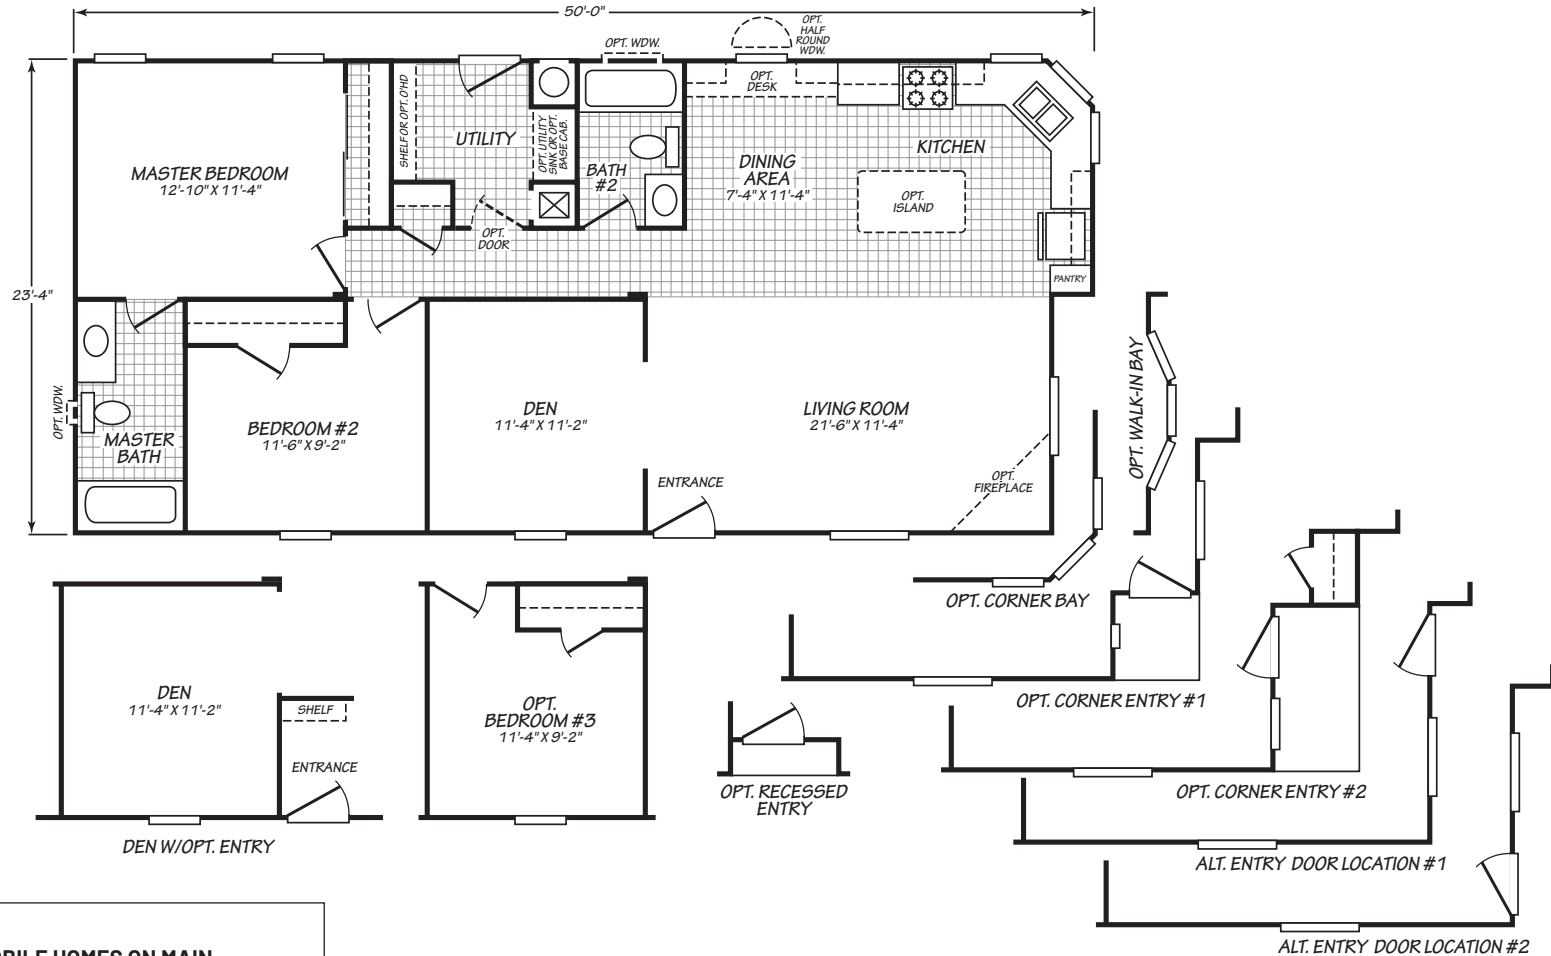

Tazewell

Canyon Lake Series

1,139 SQ. FT. (Approximate) 2 Bedroom, 2 Bath

Last Updated: 11-1-22

MOBILE HOMES ON MAIN
8355 E. Main Street
Mesa, AZ 85207

MobileHomesOnMain.com | 1-800-750-8796

IMPORTANT: Alta Cima Corp reserves the right to modify, cancel or substitute products or features of this event at any time without prior notice or obligation. Pictures and other promotional materials are representative and may depict or contain floor plans, square footages, elevations, options, upgrades, extra design features, decorations, floor coverings, specialty light fixtures, custom paint and wall coverings, window treatments, landscaping, sound and alarm systems, furnishings, appliances, and other designer/decorator features and amenities that are not included as part of the home and/or may not be available at all locations. Home, pricing and community information is subject to change, and homes to prior sale, at any time without notice or obligation. ©2020 Alta Cima Corp. All rights reserved.