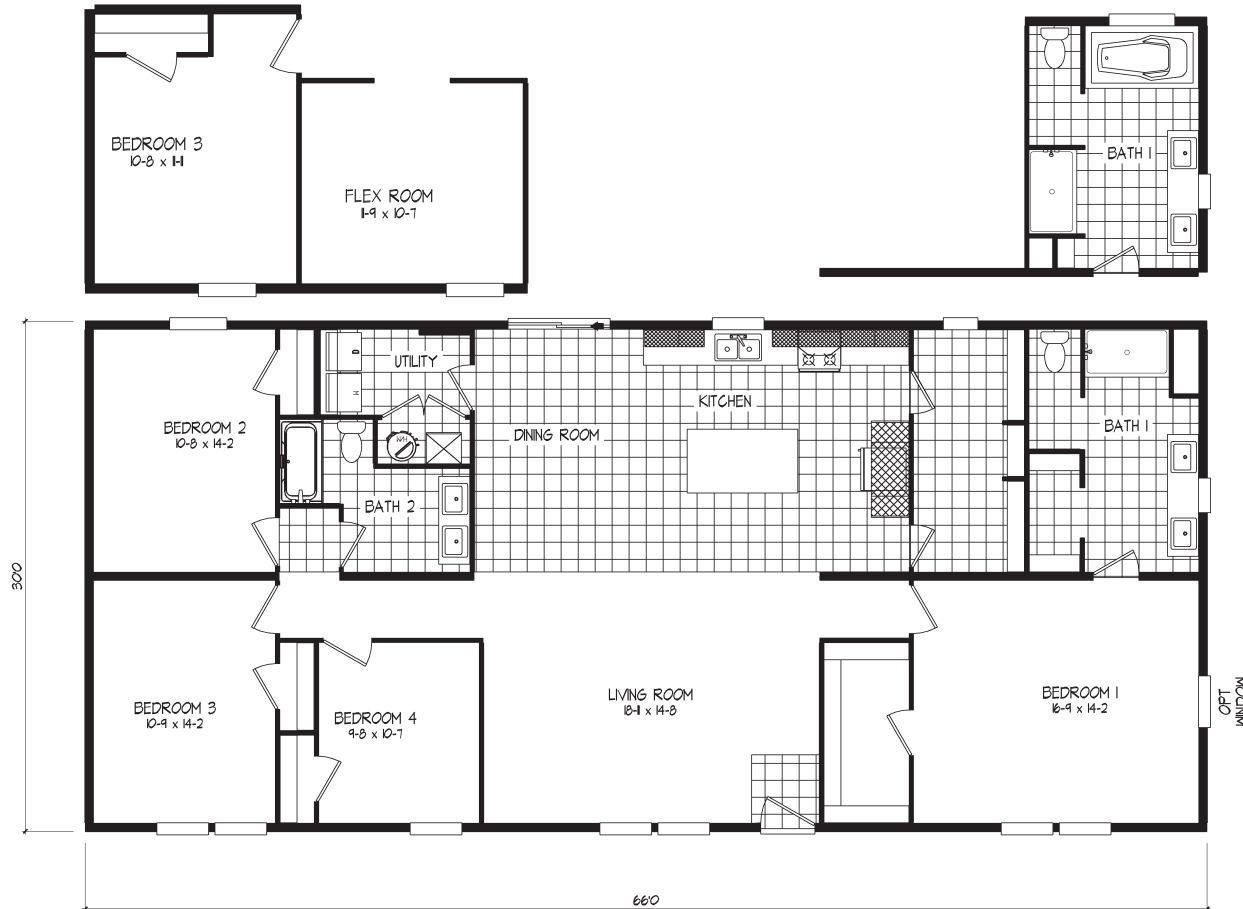

Thaxton

The Harmony Series

1,980 SQ. FT. (Approximate) 4 Bedroom, 2 Bath

Last Updated: 8-29-24

MOBILE HOMES ON MAIN
8355 E. Main Street
Mesa, AZ 85207

MobileHomesOnMain.com | 1-800-750-8796

IMPORTANT: Alta Cima Corp reserves the right to modify, cancel or substitute products or features of this event at any time without prior notice or obligation. Pictures and other promotional materials are representative and may depict or contain floor plans, square footages, elevations, options, upgrades, extra design features, decorations, floor coverings, specialty light fixtures, custom paint and wall coverings, window treatments, landscaping, sound and alarm systems, furnishings, appliances, and other designer/decorator features and amenities that are not included as part of the home and/or may not be available at all locations. Home, pricing and community information is subject to change, and homes to prior sale, at any time without notice or obligation. ©2020 Alta Cima Corp. All rights reserved.