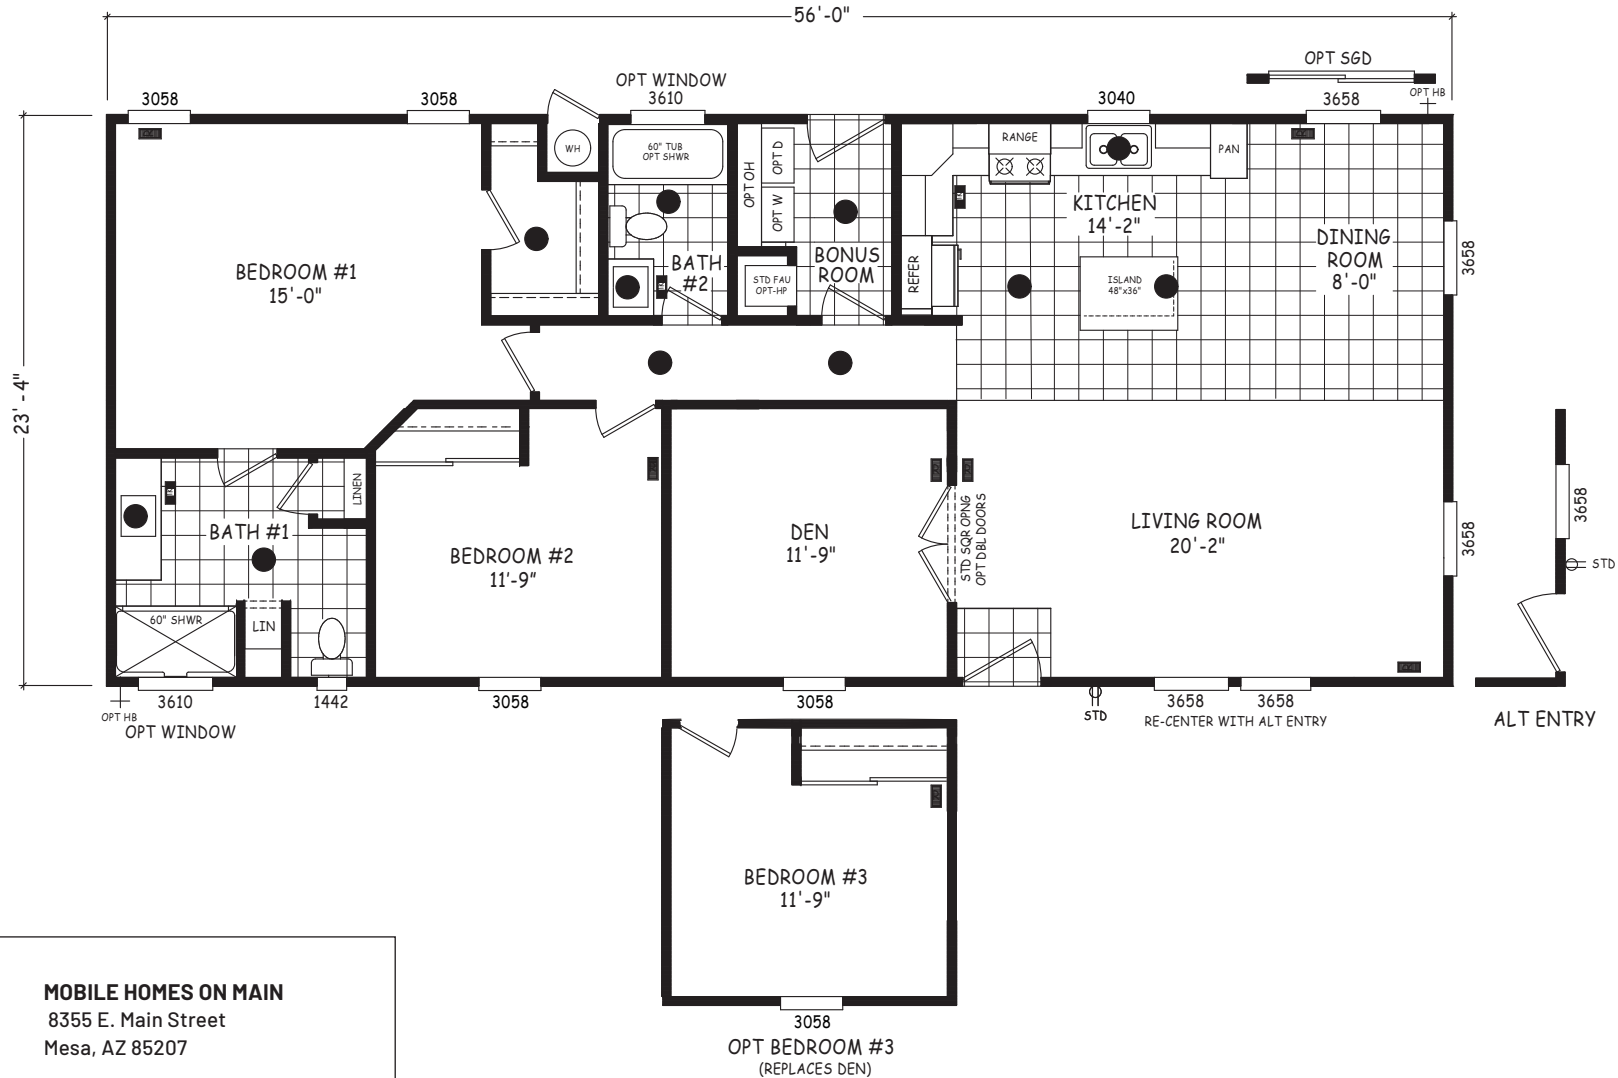

Thorton

Edge Series

1,307 SQ. FT. (Approximate) 2 Bedroom, 2 Bath

Last Updated: 5-21-24

MOBILE HOMES ON MAIN
8355 E. Main Street
Mesa, AZ 85207

MobileHomesOnMain.com | 1-800-750-8796

IMPORTANT: Alta Cima Corp reserves the right to modify, cancel or substitute products or features of this event at any time without prior notice or obligation. Pictures and other promotional materials are representative and may depict or contain floor plans, square footages, elevations, options, upgrades, extra design features, decorations, floor coverings, specialty light fixtures, custom paint and wall coverings, window treatments, landscaping, sound and alarm systems, furnishings, appliances, and other designer/decorator features and amenities that are not included as part of the home and/or may not be available at all locations. Home, pricing and community information is subject to change, and homes to prior sale, at any time without notice or obligation. ©2020 Alta Cima Corp. All rights reserved.