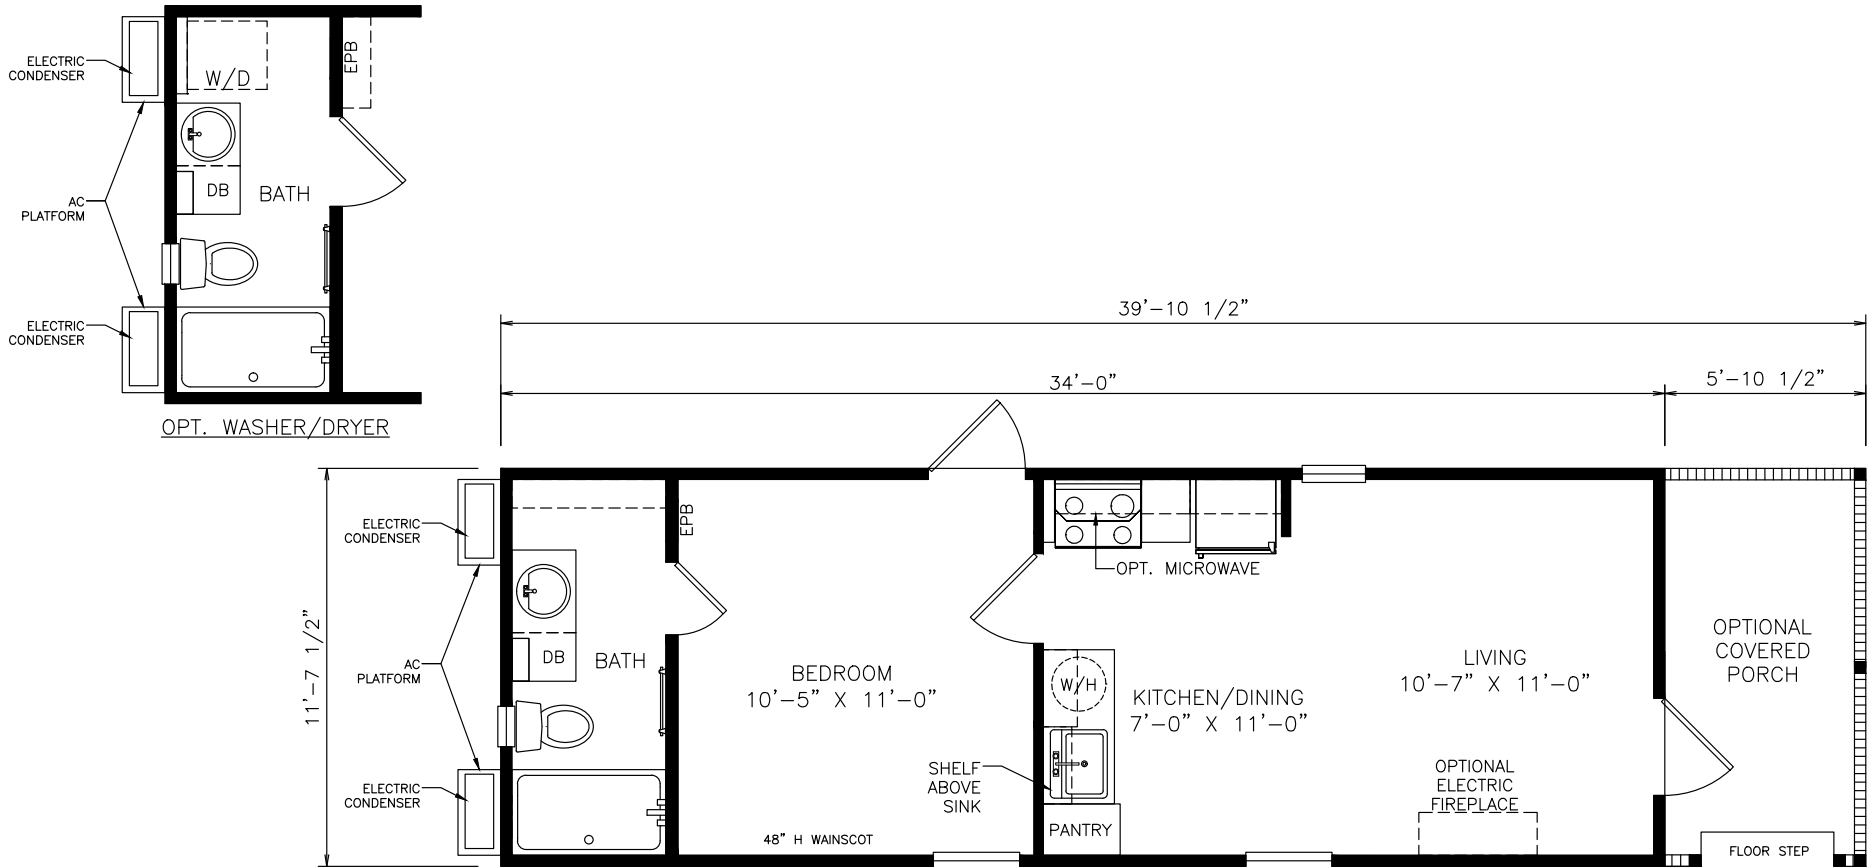

Timberon

Select Series - Single Section

395 SQ. FT. (Approximate) 1 Bedroom, 1 Bath

Last Updated: 8-23-21

MOBILE HOMES ON MAIN
8355 E. Main Street
Mesa, AZ 85207

MobileHomesOnMain.com | 1-800-750-8796

IMPORTANT: Alta Cima Corp reserves the right to modify, cancel or substitute products or features of this event at any time without prior notice or obligation. Pictures and other promotional materials are representative and may depict or contain floor plans, square footages, elevations, options, upgrades, extra design features, decorations, floor coverings, specialty light fixtures, custom paint and wall coverings, window treatments, landscaping, sound and alarm systems, furnishings, appliances, and other designer/decorator features and amenities that are not included as part of the home and/or may not be available at all locations. Home, pricing and community information is subject to change, and homes to prior sale, at any time without notice or obligation. ©2020 Alta Cima Corp. All rights reserved.