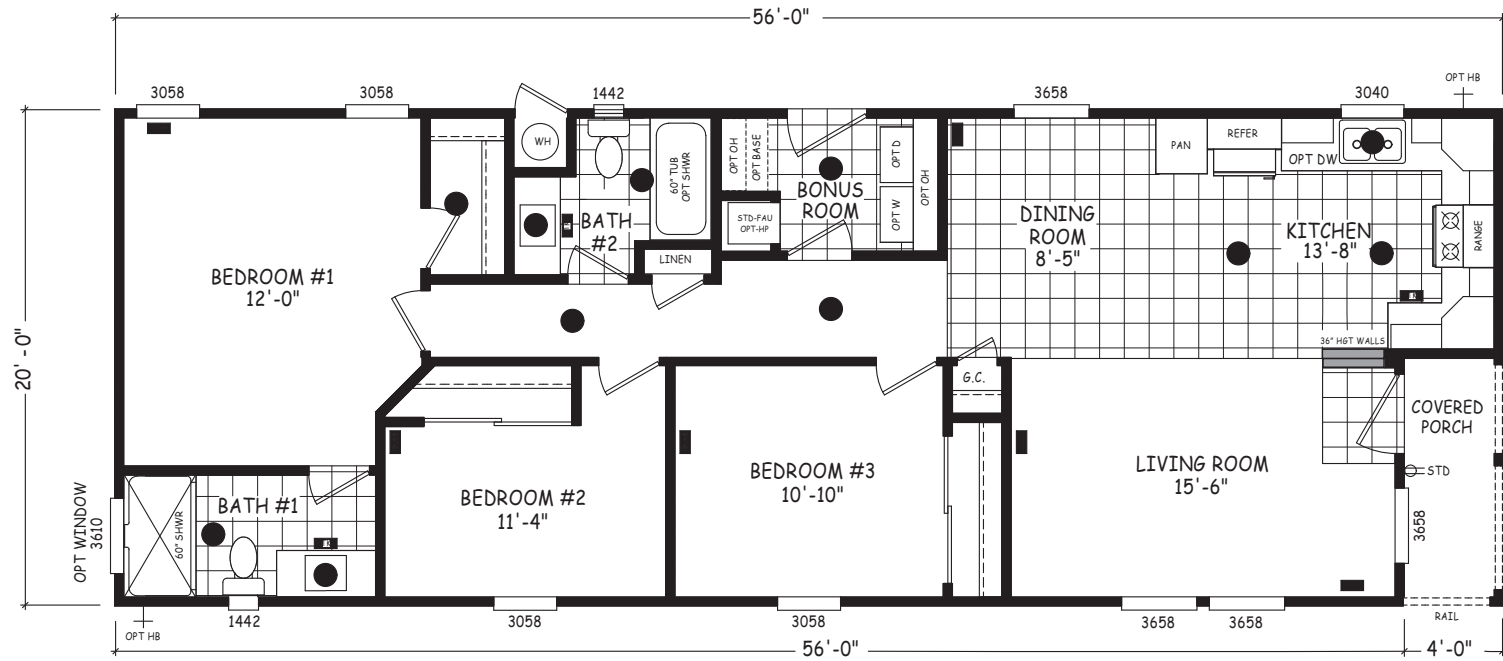

Trout Creek

Edge Series

1,120 SQ. FT. (Approximate) 3 Bedroom, 2 Bath

Last Updated: 5-21-24

3058
OPT DEN
(REPLACES BEDROOM #3)

MOBILE HOMES ON MAIN
8355 E. Main Street
Mesa, AZ 85207

MobileHomesOnMain.com | 1-800-750-8796