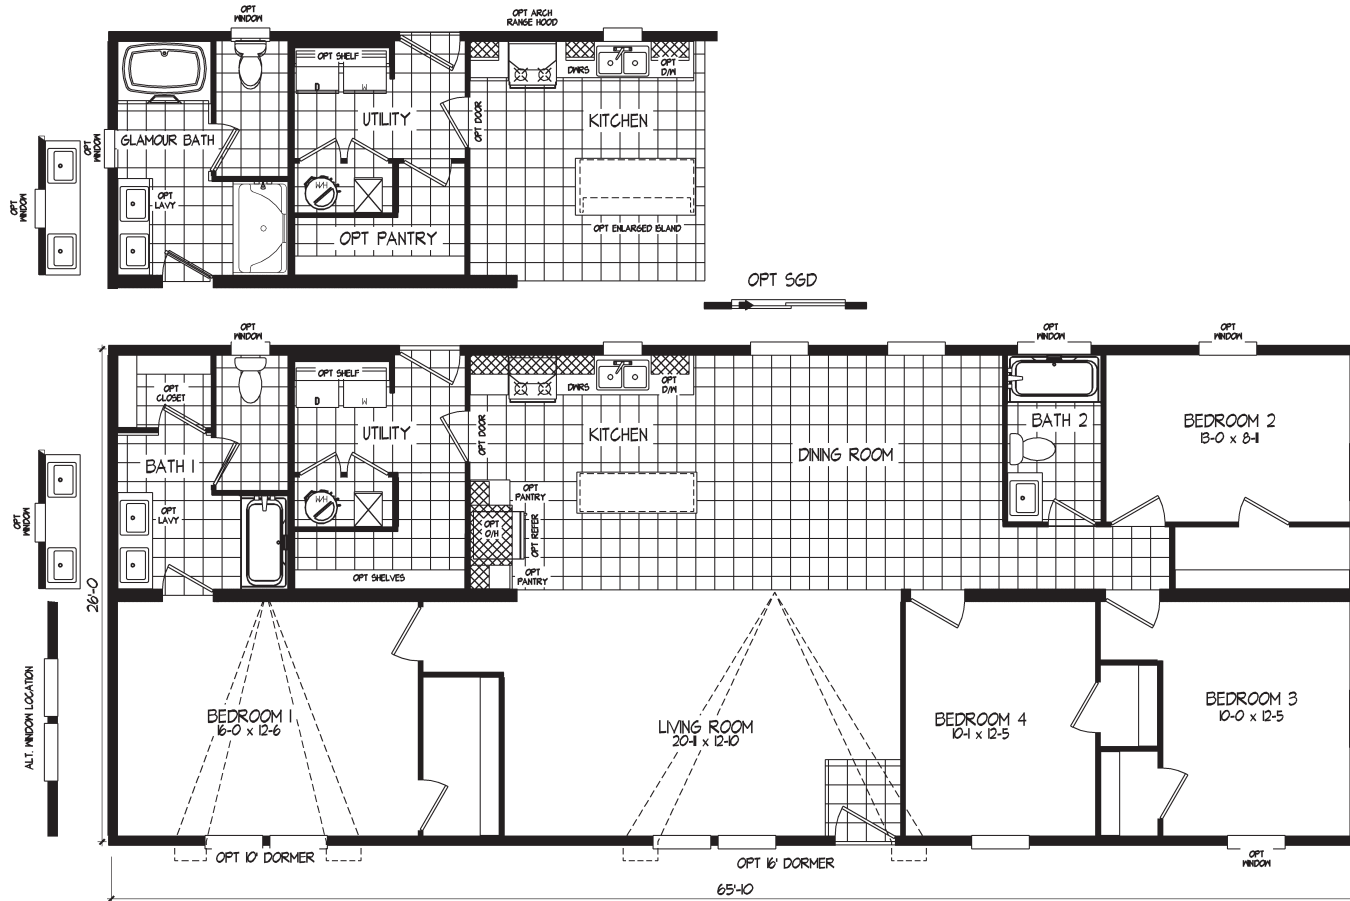

Tuttle

Copper Ridge Series

1,738 SQ. FT. (Approximate) 4 Bedroom, 2 Bath

Last Updated: 5-13-26

MOBILE HOMES ON MAIN
8355 E. Main Street
Mesa, AZ 85207

OPT RECESSED ENTRY

MobileHomesOnMain.com | 1-800-750-8796