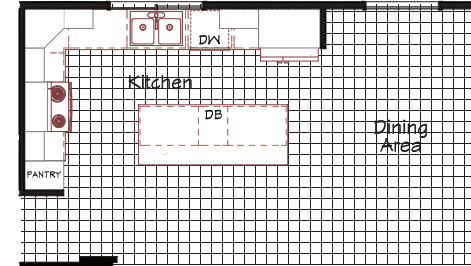

Tyrone

Coronado Series

1,387 SQ. FT. (Approximate) 3 Bedroom, 2 Bath

Last Updated: 11-1-22

Alternate Kitchen

Optional Glamor Bath

MOBILE HOMES ON MAIN
8355 E. Main Street
Mesa, AZ 85207

MobileHomesOnMain.com | 1-800-750-8796