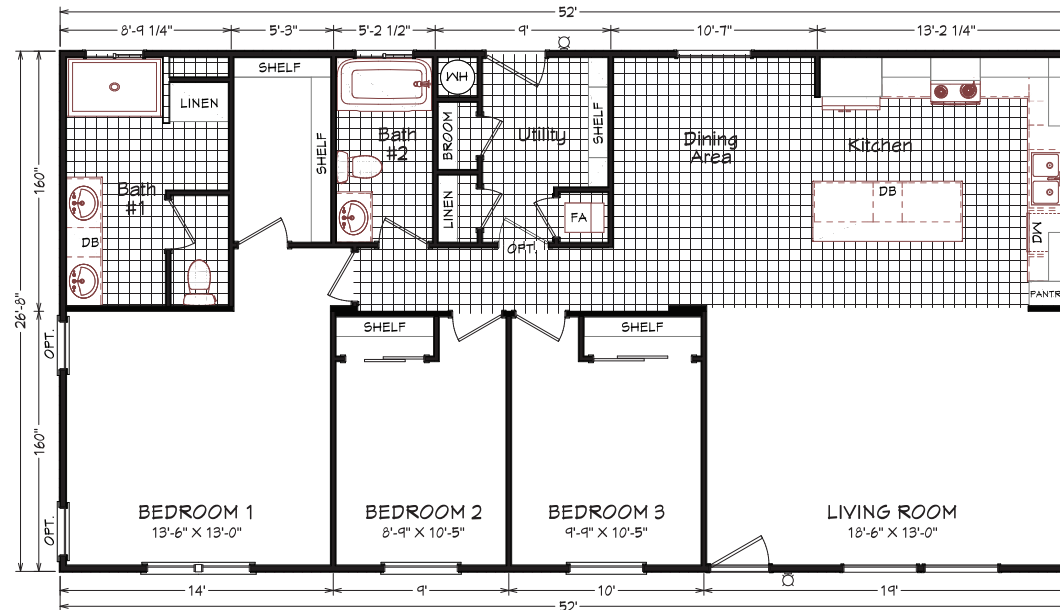

Tyrone

Coronado Series

1,387 SQ. FT. (Approximate) 3 Bedroom, 2 Bath

Last Updated: 11-1-22

Alternate Kitchen

Optional Glamor Bath

MOBILE HOMES ON MAIN
8355 E. Main Street
Mesa, AZ 85207

MobileHomesOnMain.com | 1-800-750-8796