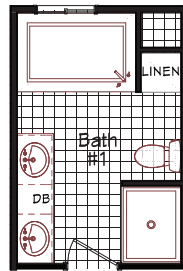

Tyrone

Coronado Series

1,387 SQ. FT. (Approximate) 3 Bedroom, 2 Bath

Last Updated: 11-1-22

Alternate Kitchen

Optional Glamor Bath

MOBILE HOMES ON MAIN
8355 E. Main Street
Mesa, AZ 85207

MobileHomesOnMain.com | 1-800-750-8796