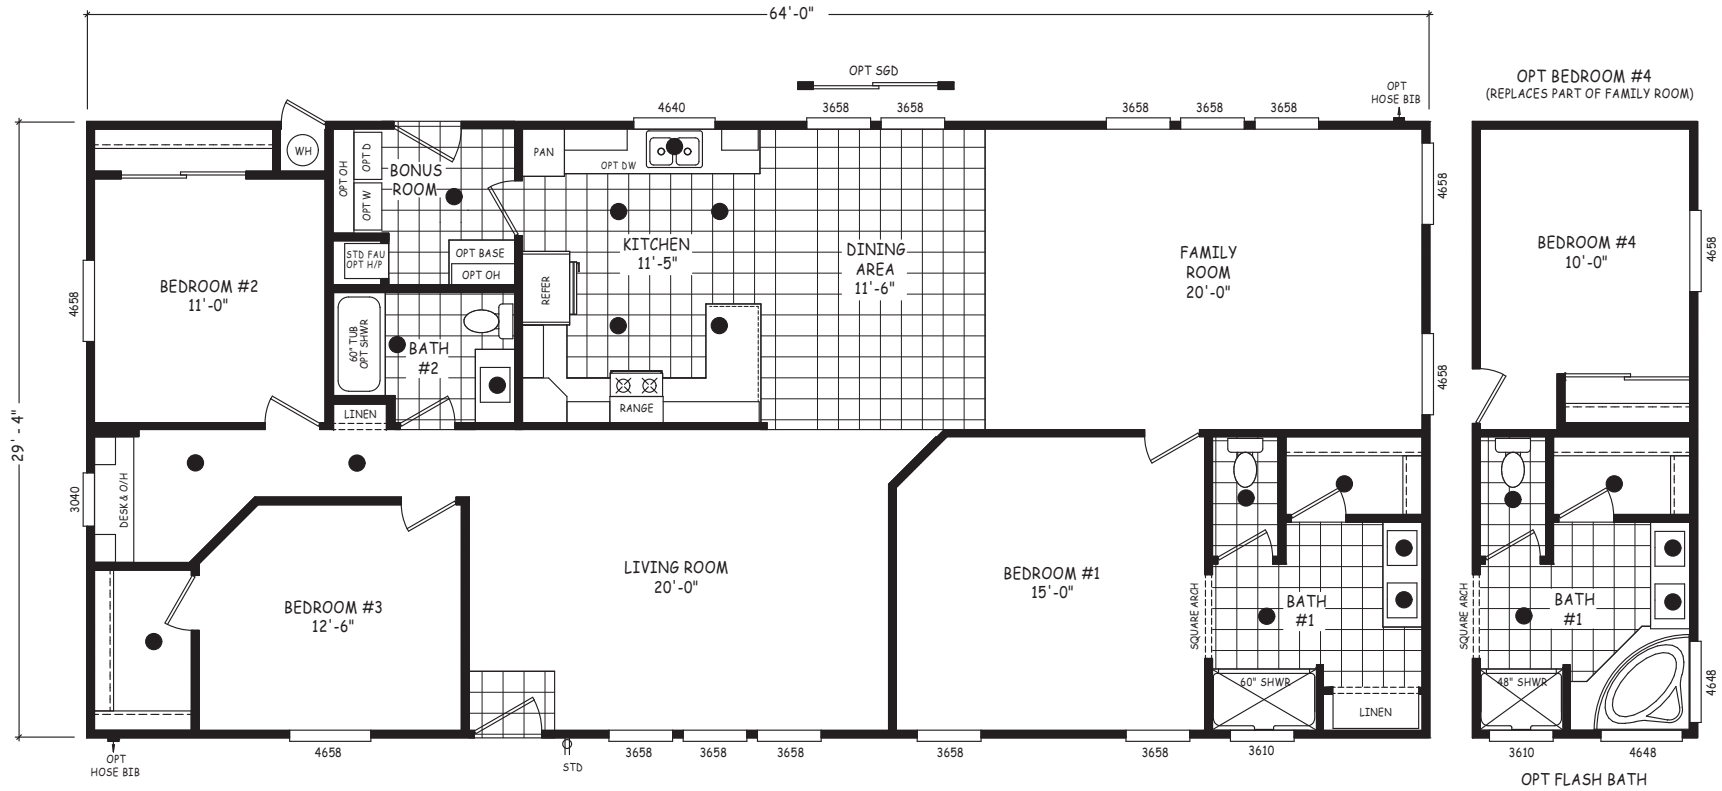

# Umbarger

Edge Series

1,877 SQ. FT. (Approximate) 3 Bedroom, 2 Bath

Last Updated: 6-27-25

**MOBILE HOMES ON MAIN**  
8355 E. Main Street  
Mesa, AZ 85207

**MobileHomesOnMain.com | 1-800-750-8796**

**IMPORTANT:** Alta Cima Corp reserves the right to modify, cancel or substitute products or features of this event at any time without prior notice or obligation. Pictures and other promotional materials are representative and may depict or contain floor plans, square footages, elevations, options, upgrades, extra design features, decorations, floor coverings, specialty light fixtures, custom paint and wall coverings, window treatments, landscaping, sound and alarm systems, furnishings, appliances, and other designer/decorator features and amenities that are not included as part of the home and/or may not be available at all locations. Home, pricing and community information is subject to change, and homes to prior sale, at any time without notice or obligation. ©2020 Alta Cima Corp. All rights reserved.