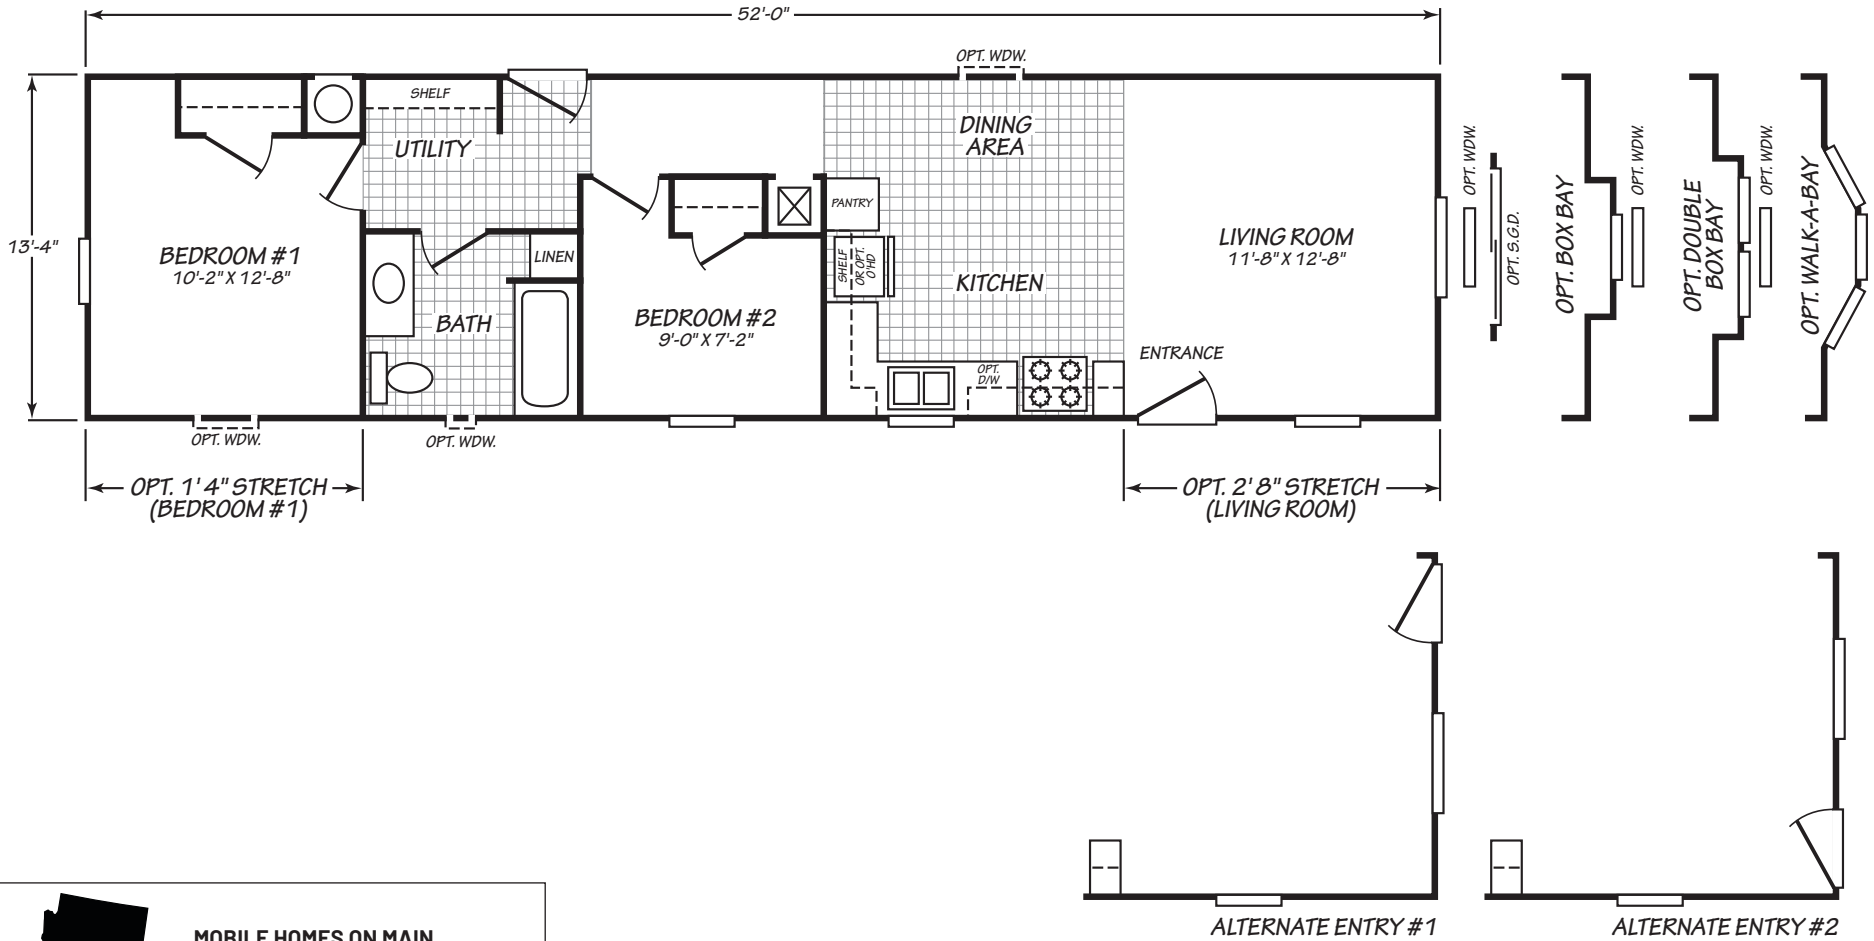

Vanderbuilt

Canyon Lake Series

693 SQ. FT. (Approximate) 2 Bedrooms, 1 Baths

Last Updated: 11-1-22

MOBILE HOMES ON MAIN
8355 E. Main Street
Mesa, AZ 85207

MobileHomesOnMain.com | 1-800-750-8796

IMPORTANT: Alta Cima Corp reserves the right to modify, cancel or substitute products or features of this event at any time without prior notice or obligation. Pictures and other promotional materials are representative and may depict or contain floor plans, square footages, elevations, options, upgrades, extra design features, decorations, floor coverings, specialty light fixtures, custom paint and wall coverings, window treatments, landscaping, sound and alarm systems, furnishings, appliances, and other designer/decorator features and amenities that are not included as part of the home and/or may not be available at all locations. Home, pricing and community information is subject to change, and homes to prior sale, at any time without notice or obligation. ©2020 Alta Cima Corp. All rights reserved.