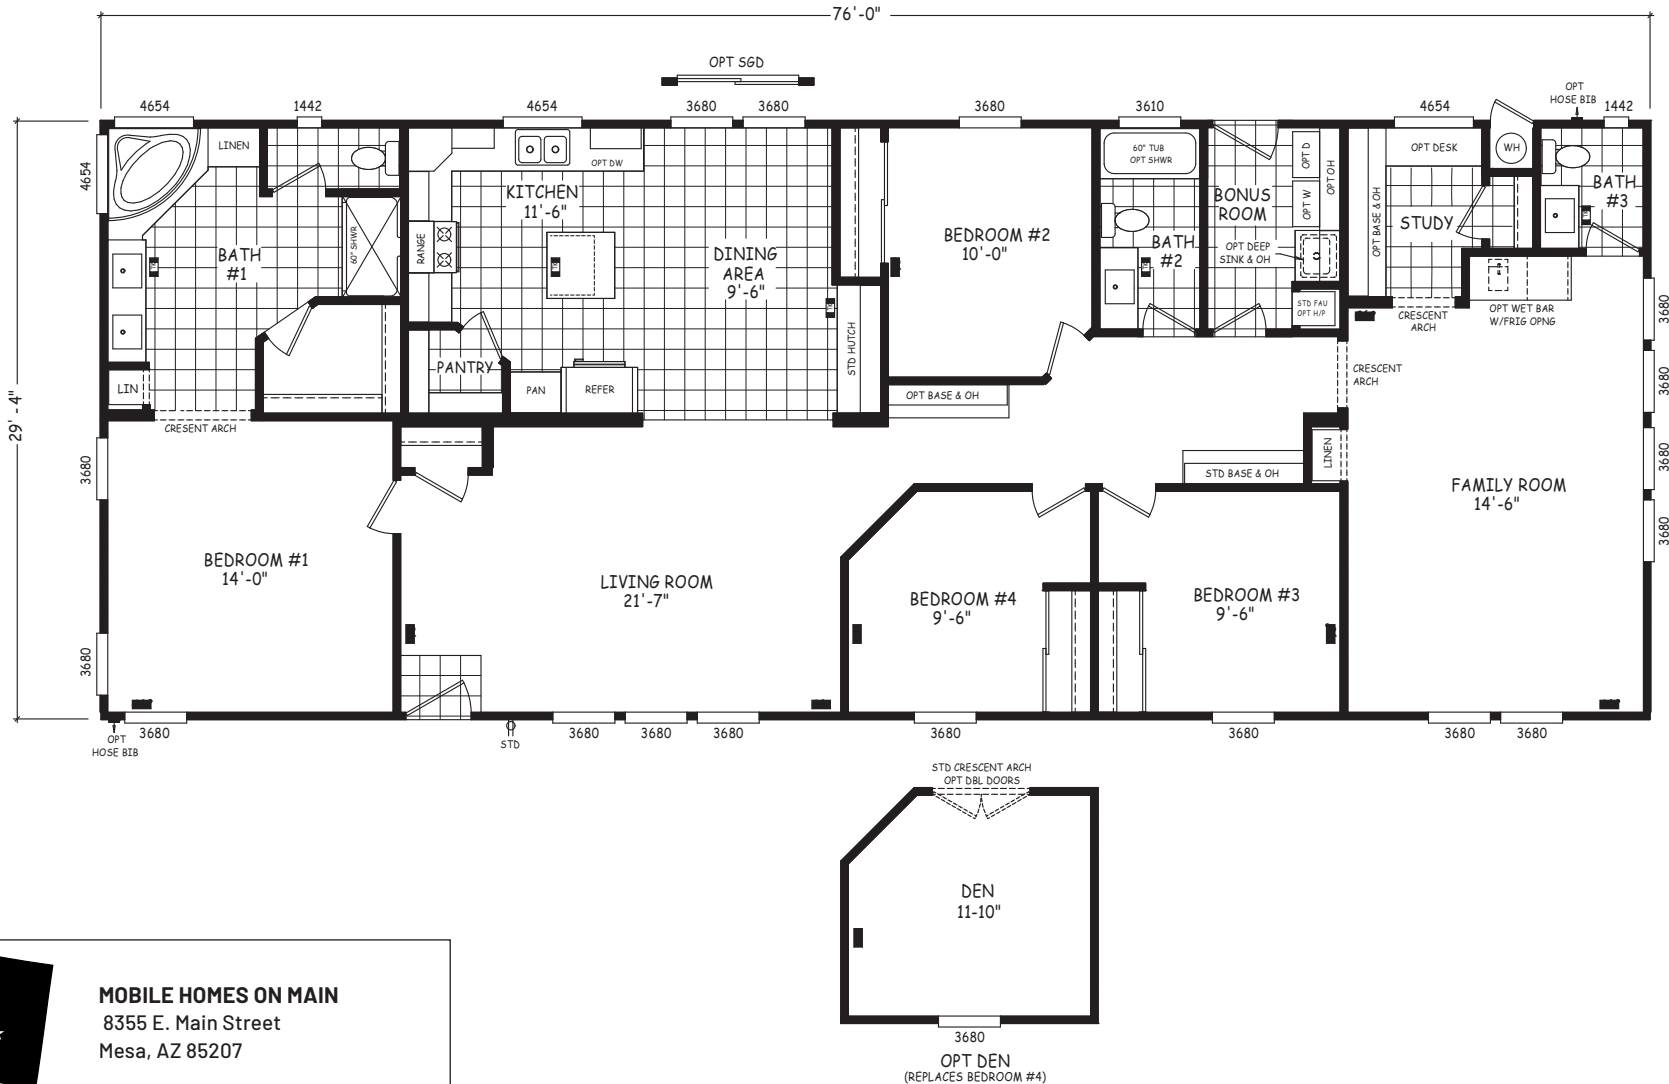

Vidas

Pinnacle Series

2,229 SQ. FT. (Approximate) 4 Bedroom, 2 Bath

Last Updated: 8-22-22

MOBILE HOMES ON MAIN
8355 E. Main Street
Mesa, AZ 85207

MobileHomesOnMain.com | 1-800-750-8796

IMPORTANT: Alta Cima Corp reserves the right to modify, cancel or substitute products or features of this event at any time without prior notice or obligation. Pictures and other promotional materials are representative and may depict or contain floor plans, square footages, elevations, options, upgrades, extra design features, decorations, floor coverings, specialty light fixtures, custom paint and wall coverings, window treatments, landscaping, sound and alarm systems, furnishings, appliances, and other designer/decorator features and amenities that are not included as part of the home and/or may not be available at all locations. Home, pricing and community information is subject to change, and homes to prior sale, at any time without notice or obligation. ©2020 Alta Cima Corp. All rights reserved.