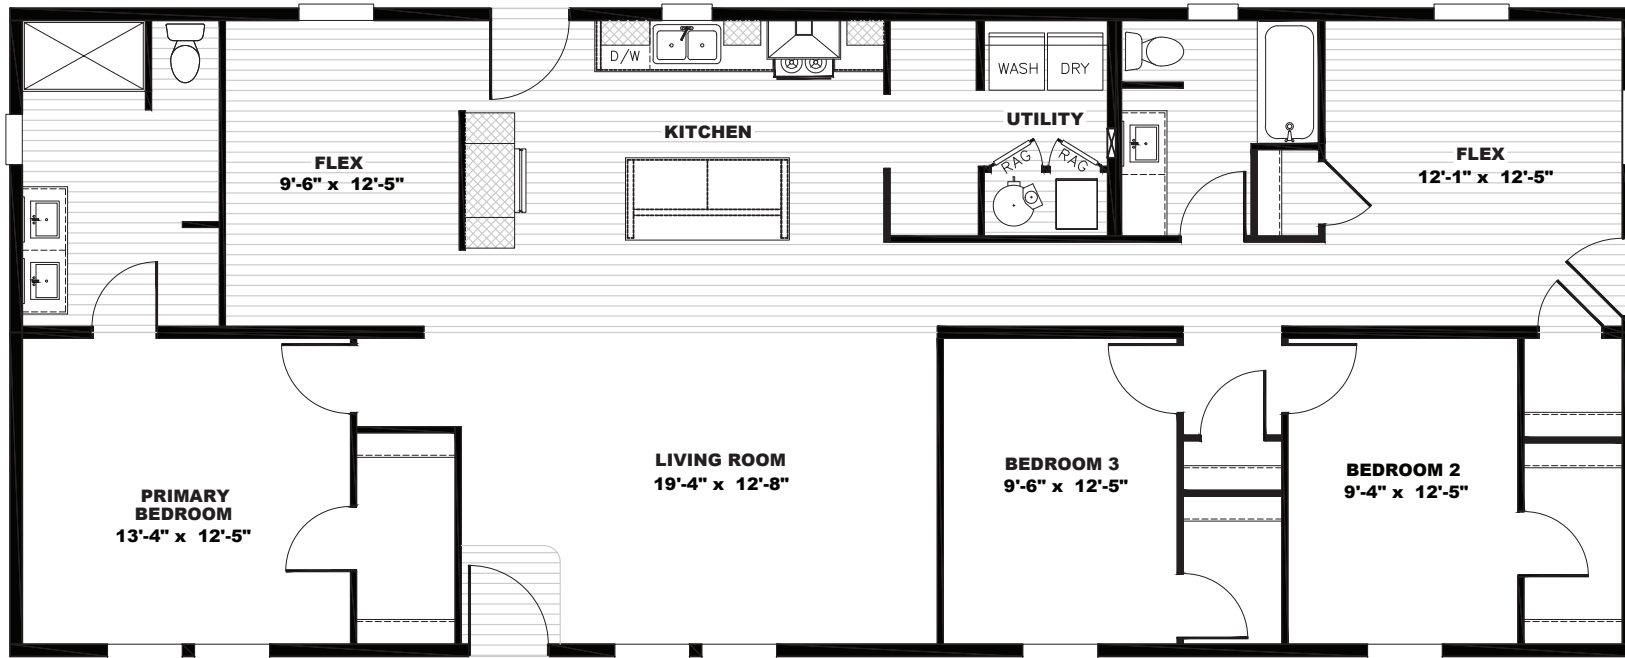

# Voss

Tempo Series - Multi Section

1,738 SQ. FT. (Approximate) 3 Bedroom, 2 Bath

Last Updated: 8-29-24

**MOBILE HOMES ON MAIN**  
8355 E. Main Street  
Mesa, AZ 85207

**MobileHomesOnMain.com | 1-800-750-8796**