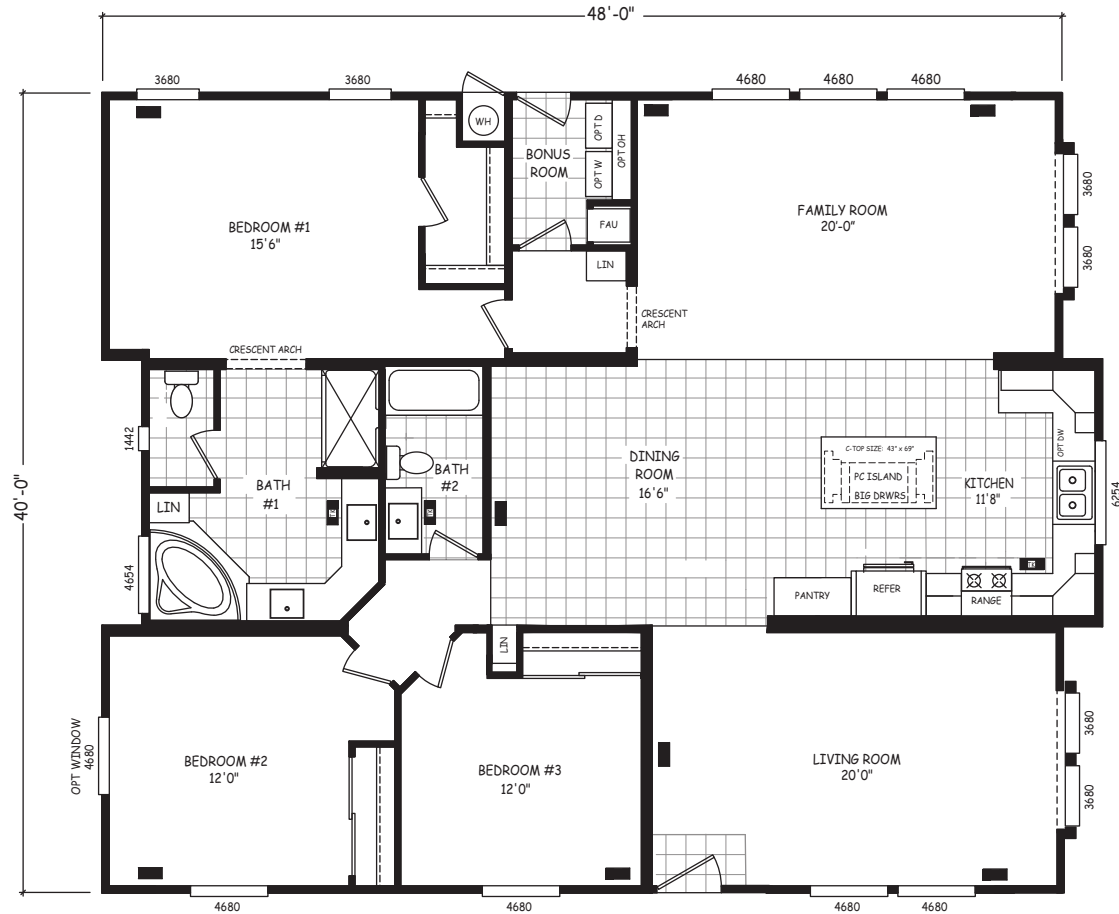

Warnock

Pinnacle Series

1,920 SQ. FT. (Approximate) 3 Bedroom, 2 Bath

Last Updated: 8-22-22

MOBILE HOMES ON MAIN
8355 E. Main Street
Mesa, AZ 85207

MobileHomesOnMain.com | 1-800-750-8796

IMPORTANT: Alta Cima Corp reserves the right to modify, cancel or substitute products or features of this event at any time without prior notice or obligation. Pictures and other promotional materials are representative and may depict or contain floor plans, square footages, elevations, options, upgrades, extra design features, decorations, floor coverings, specialty light fixtures, custom paint and wall coverings, window treatments, landscaping, sound and alarm systems, furnishings, appliances, and other designer/decorator features and amenities that are not included as part of the home and/or may not be available at all locations. Home, pricing and community information is subject to change, and homes to prior sale, at any time without notice or obligation. ©2020 Alta Cima Corp. All rights reserved.