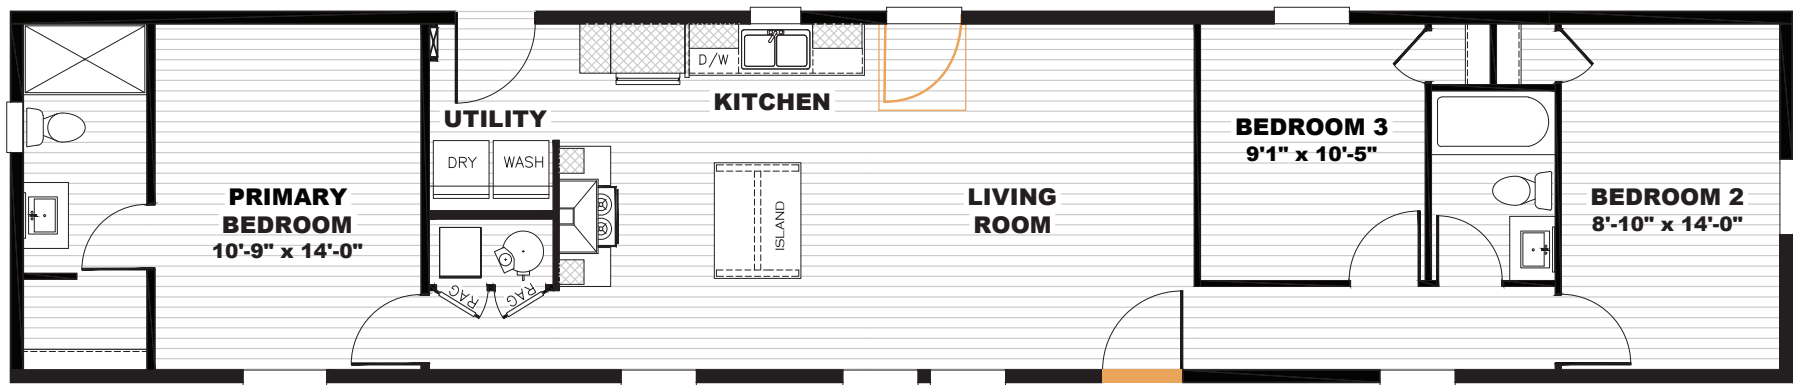

Weslaco

Tempo Series - Single Section

1,080 SQ. FT. (Approximate) 3 Bedroom, 2 Bath

Last Updated: 8-29-24

 Alternate Door Location Available

MOBILE HOMES ON MAIN
8355 E. Main Street
Mesa, AZ 85207

MobileHomesOnMain.com | 1-800-750-8796