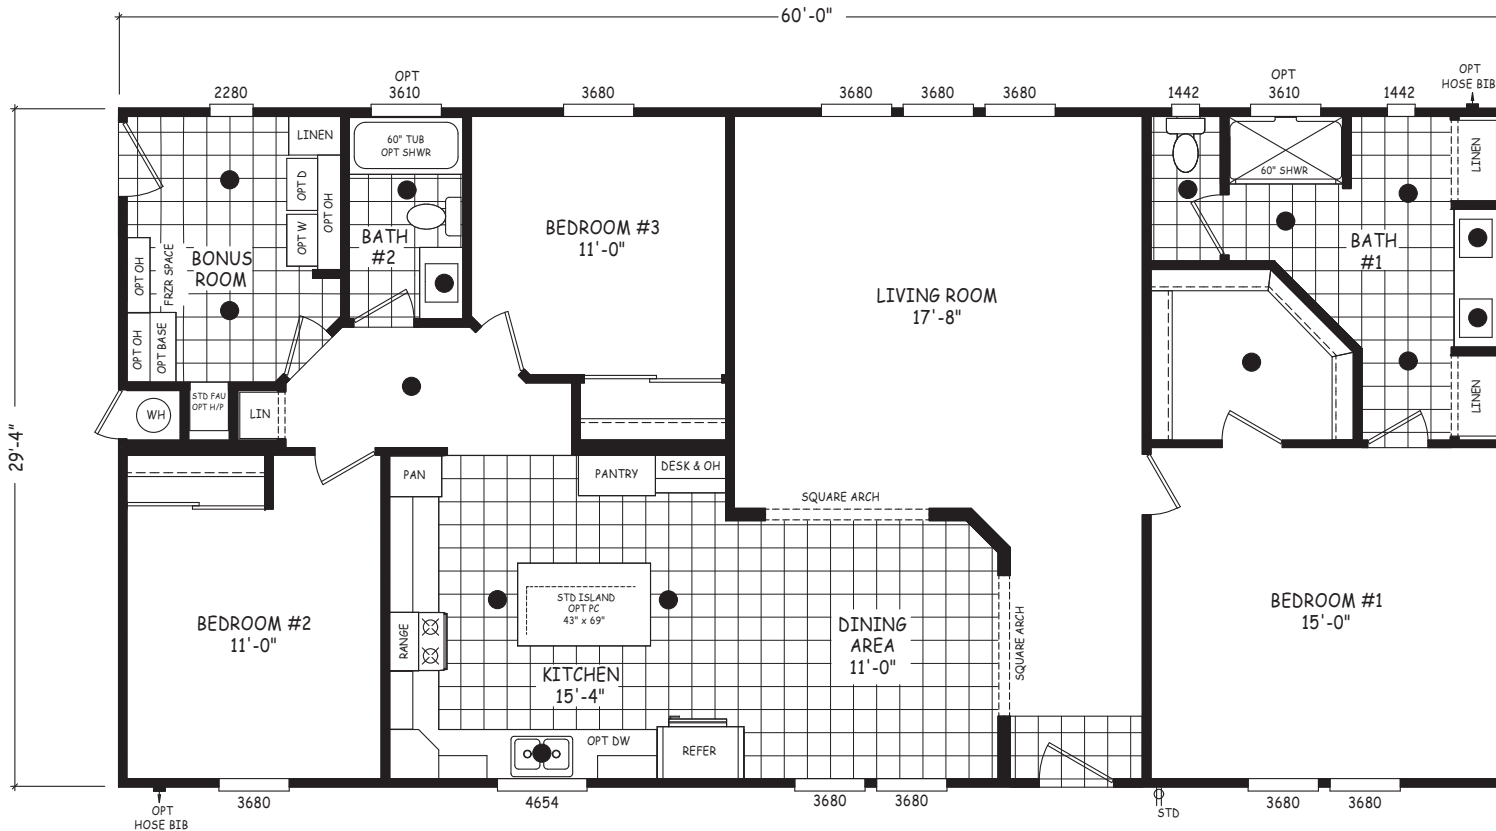

# Westway

Edge Series

1,760 SQ. FT. (Approximate) 3 Bedroom, 2 Bath

Last Updated: 7-24-24

**MOBILE HOMES ON MAIN**  
8355 E. Main Street  
Mesa, AZ 85207

**MobileHomesOnMain.com | 1-800-750-8796**

**IMPORTANT:** Alta Cima Corp reserves the right to modify, cancel or substitute products or features of this event at any time without prior notice or obligation. Pictures and other promotional materials are representative and may depict or contain floor plans, square footages, elevations, options, upgrades, extra design features, decorations, floor coverings, specialty light fixtures, custom paint and wall coverings, window treatments, landscaping, sound and alarm systems, furnishings, appliances, and other designer/decorator features and amenities that are not included as part of the home and/or may not be available at all locations. Home, pricing and community information is subject to change, and homes to prior sale, at any time without notice or obligation. ©2020 Alta Cima Corp. All rights reserved.