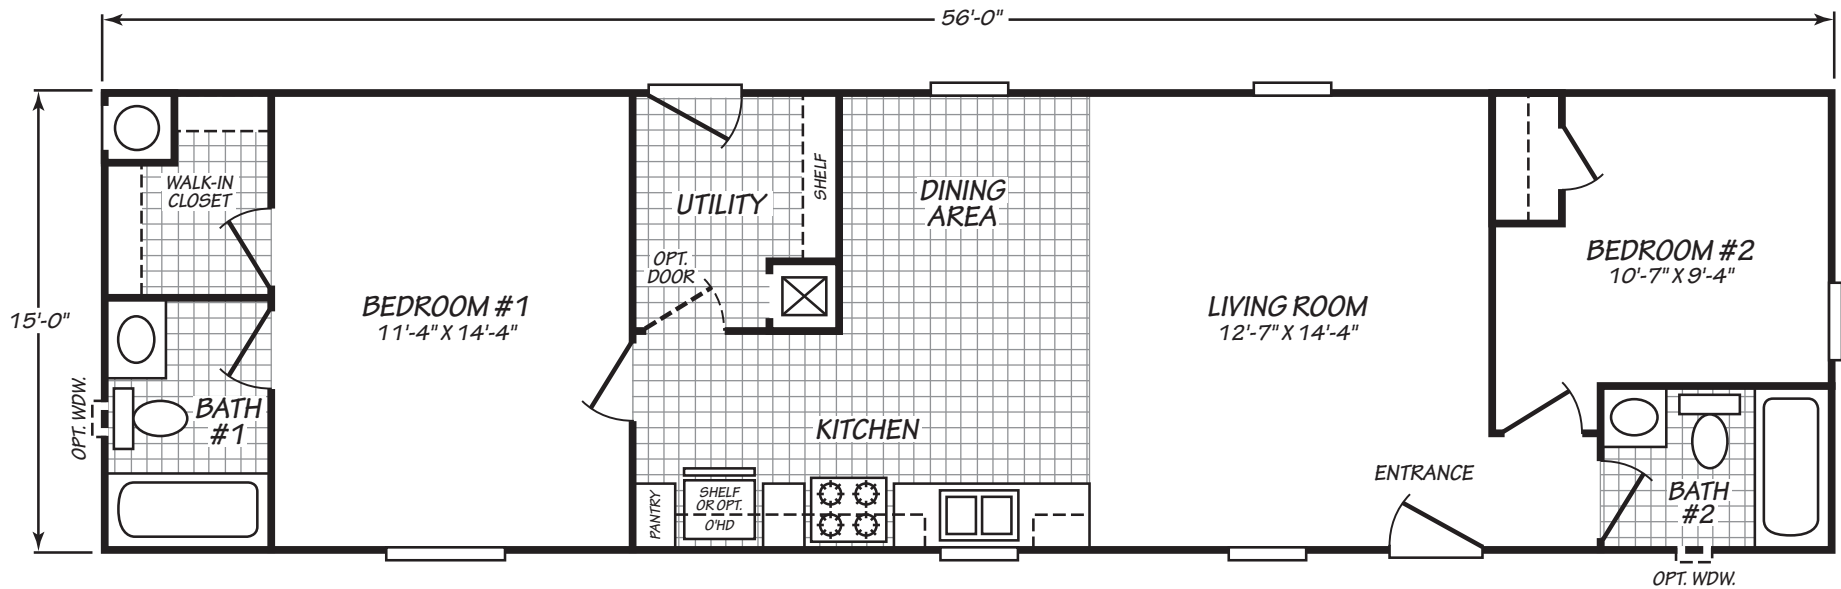

# Wild Oak

Canyon Lake Series

840 SQ. FT. (Approximate) 2 Bedrooms, 2 Baths

Last Updated: 11-1-22

**MOBILE HOMES ON MAIN**  
8355 E. Main Street  
Mesa, AZ 85207

**MobileHomesOnMain.com | 1-800-750-8796**

**IMPORTANT:** Alta Cima Corp reserves the right to modify, cancel or substitute products or features of this event at any time without prior notice or obligation. Pictures and other promotional materials are representative and may depict or contain floor plans, square footages, elevations, options, upgrades, extra design features, decorations, floor coverings, specialty light fixtures, custom paint and wall coverings, window treatments, landscaping, sound and alarm systems, furnishings, appliances, and other designer/decorator features and amenities that are not included as part of the home and/or may not be available at all locations. Home, pricing and community information is subject to change, and homes to prior sale, at any time without notice or obligation. ©2020 Alta Cima Corp. All rights reserved.