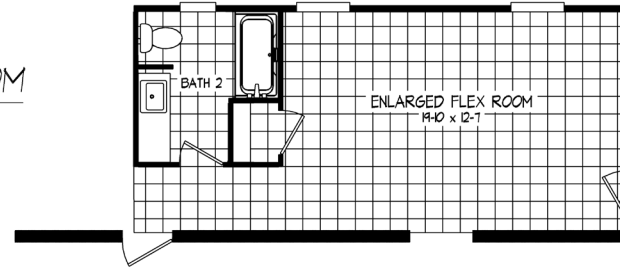

# Williamson

Tempo Porch Series - Multi Section

1896 SQ. FT. (Approximate) 2 Bedroom, 2 Bath

Last Updated: 2-25-25

OPT ENLARGED FLEX ROOM  
IPO BEDROOM 5

**MOBILE HOMES ON MAIN**  
8355 E. Main Street  
Mesa, AZ 85207