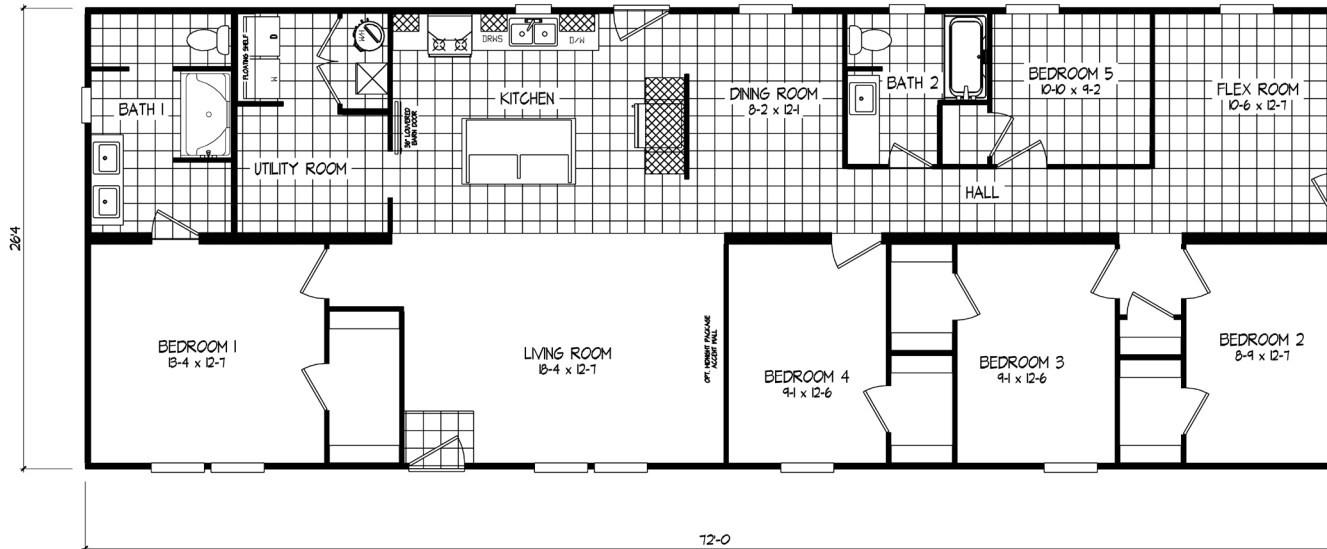

# Williamson

Tempo Porch Series - Multi Section

1896 SQ. FT. (Approximate) 2 Bedroom, 2 Bath

Last Updated: 2-25-25

OPT ENLARGED FLEX ROOM  
IPO BEDROOM 5

**MOBILE HOMES ON MAIN**  
8355 E. Main Street  
Mesa, AZ 85207