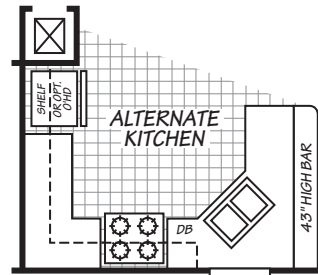

Winnetka

Canyon Lake Series

990 SQ. FT. (Approximate) 2 Bedrooms, 2 Baths

Last Updated: 10-11-24

MOBILE HOMES ON MAIN
8355 E. Main Street
Mesa, AZ 85207

MobileHomesOnMain.com | 1-800-750-8796

IMPORTANT: Alta Cima Corp reserves the right to modify, cancel or substitute products or features of this event at any time without prior notice or obligation. Pictures and other promotional materials are representative and may depict or contain floor plans, square footages, elevations, options, upgrades, extra design features, decorations, floor coverings, specialty light fixtures, custom paint and wall coverings, window treatments, landscaping, sound and alarm systems, furnishings, appliances, and other designer/decorator features and amenities that are not included as part of the home and/or may not be available at all locations. Home, pricing and community information is subject to change, and homes to prior sale, at any time without notice or obligation. ©2020 Alta Cima Corp. All rights reserved.