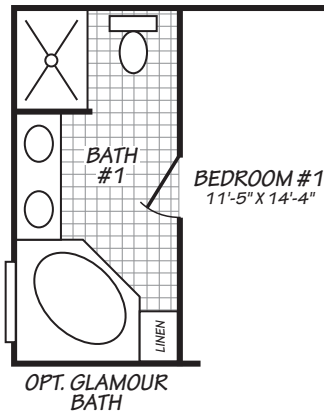

# Winnetka

Canyon Lake Series

990 SQ. FT. (Approximate) 2 Bedrooms, 2 Baths

Last Updated: 11-1-22

**MOBILE HOMES ON MAIN**  
8355 E. Main Street  
Mesa, AZ 85207

**MobileHomesOnMain.com | 1-800-750-8796**

**IMPORTANT:** Alta Cima Corp reserves the right to modify, cancel or substitute products or features of this event at any time without prior notice or obligation. Pictures and other promotional materials are representative and may depict or contain floor plans, square footages, elevations, options, upgrades, extra design features, decorations, floor coverings, specialty light fixtures, custom paint and wall coverings, window treatments, landscaping, sound and alarm systems, furnishings, appliances, and other designer/decorator features and amenities that are not included as part of the home and/or may not be available at all locations. Home, pricing and community information is subject to change, and homes to prior sale, at any time without notice or obligation. ©2020 Alta Cima Corp. All rights reserved.