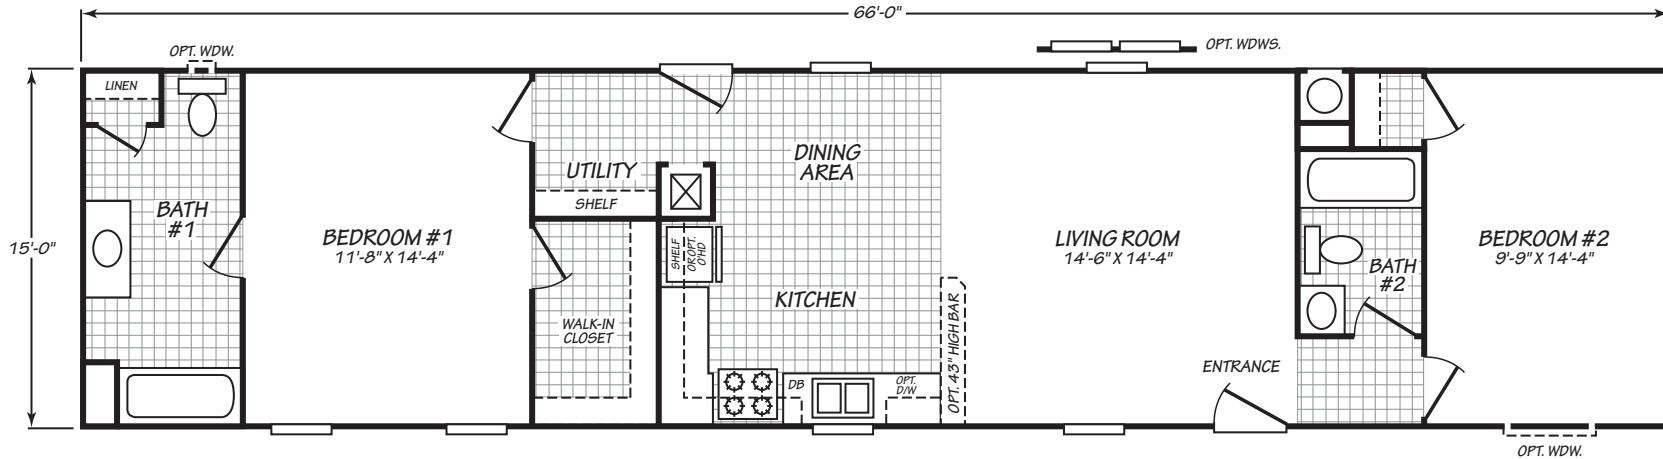

# Winnetka

Canyon Lake Series

990 SQ. FT. (Approximate) 2 Bedrooms, 2 Baths

Last Updated: 11-1-22

**MOBILE HOMES ON MAIN**  
8355 E. Main Street  
Mesa, AZ 85207

**MobileHomesOnMain.com | 1-800-750-8796**

**IMPORTANT:** Alta Cima Corp reserves the right to modify, cancel or substitute products or features of this event at any time without prior notice or obligation. Pictures and other promotional materials are representative and may depict or contain floor plans, square footages, elevations, options, upgrades, extra design features, decorations, floor coverings, specialty light fixtures, custom paint and wall coverings, window treatments, landscaping, sound and alarm systems, furnishings, appliances, and other designer/decorator features and amenities that are not included as part of the home and/or may not be available at all locations. Home, pricing and community information is subject to change, and homes to prior sale, at any time without notice or obligation. ©2020 Alta Cima Corp. All rights reserved.