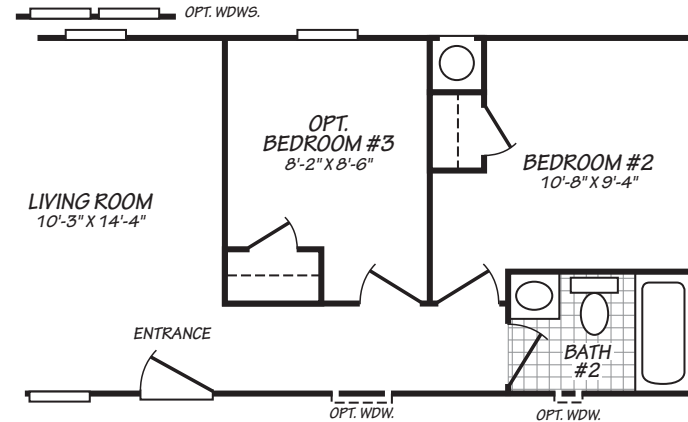

Winnetka

Canyon Lake Series

990 SQ. FT. (Approximate) 2 Bedrooms, 2 Baths

Last Updated: 10-11-24

MOBILE HOMES ON MAIN
8355 E. Main Street
Mesa, AZ 85207

MobileHomesOnMain.com | 1-800-750-8796

IMPORTANT: Alta Cima Corp reserves the right to modify, cancel or substitute products or features of this event at any time without prior notice or obligation. Pictures and other promotional materials are representative and may depict or contain floor plans, square footages, elevations, options, upgrades, extra design features, decorations, floor coverings, specialty light fixtures, custom paint and wall coverings, window treatments, landscaping, sound and alarm systems, furnishings, appliances, and other designer/decorator features and amenities that are not included as part of the home and/or may not be available at all locations. Home, pricing and community information is subject to change, and homes to prior sale, at any time without notice or obligation. ©2020 Alta Cima Corp. All rights reserved.