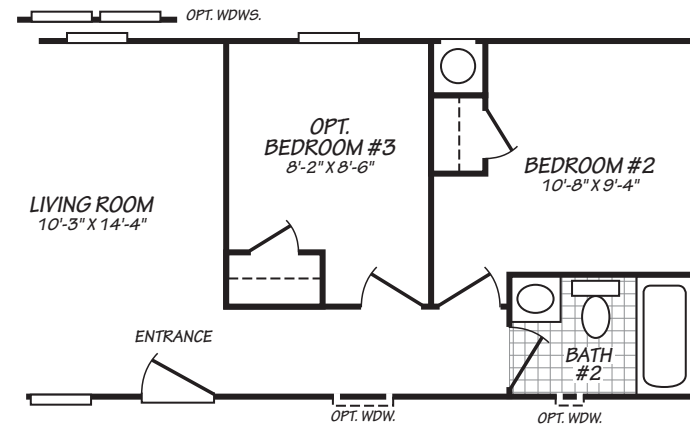

# Winnetka

Canyon Lake Series

990 SQ. FT. (Approximate) 2 Bedrooms, 2 Baths

Last Updated: 11-1-22

**MOBILE HOMES ON MAIN**  
8355 E. Main Street  
Mesa, AZ 85207

**MobileHomesOnMain.com | 1-800-750-8796**

**IMPORTANT:** Alta Cima Corp reserves the right to modify, cancel or substitute products or features of this event at any time without prior notice or obligation. Pictures and other promotional materials are representative and may depict or contain floor plans, square footages, elevations, options, upgrades, extra design features, decorations, floor coverings, specialty light fixtures, custom paint and wall coverings, window treatments, landscaping, sound and alarm systems, furnishings, appliances, and other designer/decorator features and amenities that are not included as part of the home and/or may not be available at all locations. Home, pricing and community information is subject to change, and homes to prior sale, at any time without notice or obligation. ©2020 Alta Cima Corp. All rights reserved.