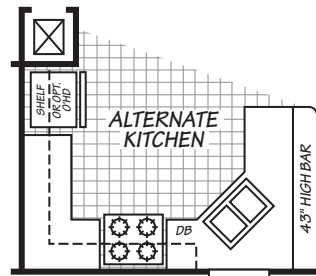

# Winnetka

Canyon Lake Series

990 SQ. FT. (Approximate) 2 Bedrooms, 2 Baths

Last Updated: 11-1-22

**MOBILE HOMES ON MAIN**  
8355 E. Main Street  
Mesa, AZ 85207

**MobileHomesOnMain.com | 1-800-750-8796**

**IMPORTANT:** Alta Cima Corp reserves the right to modify, cancel or substitute products or features of this event at any time without prior notice or obligation. Pictures and other promotional materials are representative and may depict or contain floor plans, square footages, elevations, options, upgrades, extra design features, decorations, floor coverings, specialty light fixtures, custom paint and wall coverings, window treatments, landscaping, sound and alarm systems, furnishings, appliances, and other designer/decorator features and amenities that are not included as part of the home and/or may not be available at all locations. Home, pricing and community information is subject to change, and homes to prior sale, at any time without notice or obligation. ©2020 Alta Cima Corp. All rights reserved.