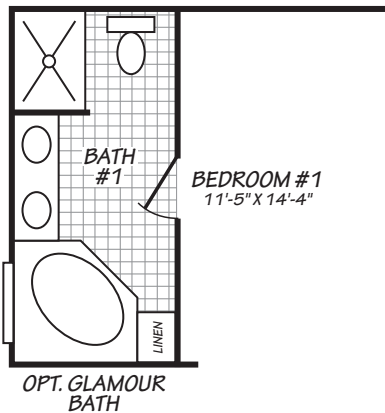

Winnetka

Canyon Lake Series

990 SQ. FT. (Approximate) 2 Bedrooms, 2 Baths

Last Updated: 10-11-24

MOBILE HOMES ON MAIN
8355 E. Main Street
Mesa, AZ 85207

MobileHomesOnMain.com | 1-800-750-8796

IMPORTANT: Alta Cima Corp reserves the right to modify, cancel or substitute products or features of this event at any time without prior notice or obligation. Pictures and other promotional materials are representative and may depict or contain floor plans, square footages, elevations, options, upgrades, extra design features, decorations, floor coverings, specialty light fixtures, custom paint and wall coverings, window treatments, landscaping, sound and alarm systems, furnishings, appliances, and other designer/decorator features and amenities that are not included as part of the home and/or may not be available at all locations. Home, pricing and community information is subject to change, and homes to prior sale, at any time without notice or obligation. ©2020 Alta Cima Corp. All rights reserved.