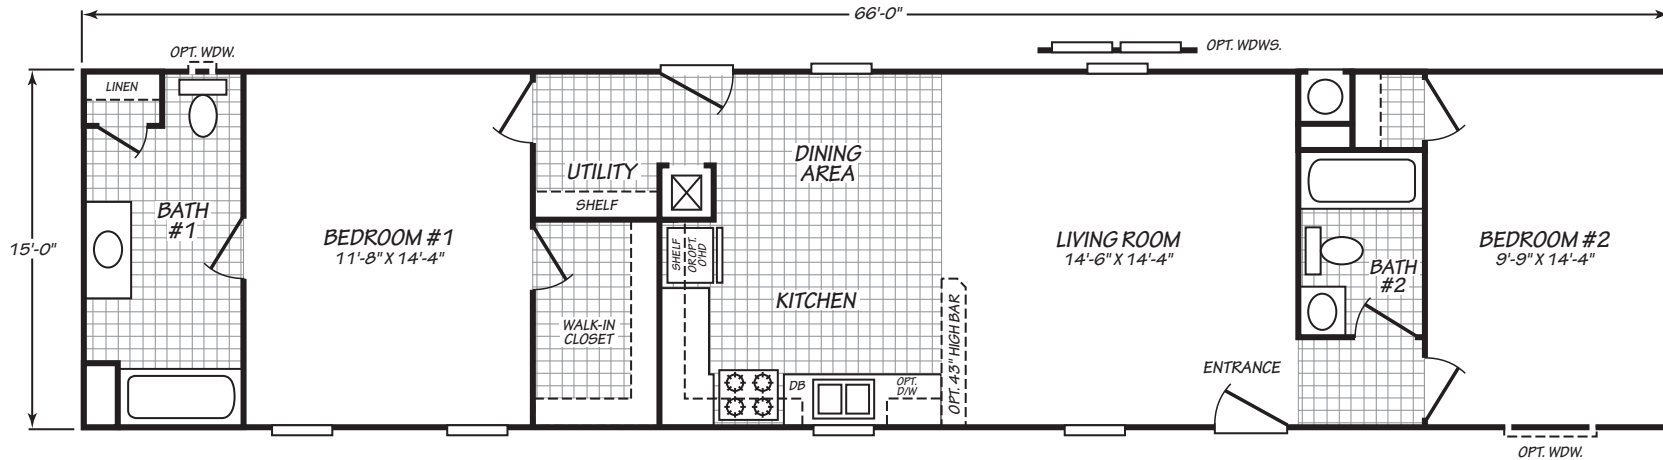

Winnetka

Canyon Lake Series

990 SQ. FT. (Approximate) 2 Bedrooms, 2 Baths

Last Updated: 10-11-24

MOBILE HOMES ON MAIN
8355 E. Main Street
Mesa, AZ 85207

MobileHomesOnMain.com | 1-800-750-8796

IMPORTANT: Alta Cima Corp reserves the right to modify, cancel or substitute products or features of this event at any time without prior notice or obligation. Pictures and other promotional materials are representative and may depict or contain floor plans, square footages, elevations, options, upgrades, extra design features, decorations, floor coverings, specialty light fixtures, custom paint and wall coverings, window treatments, landscaping, sound and alarm systems, furnishings, appliances, and other designer/decorator features and amenities that are not included as part of the home and/or may not be available at all locations. Home, pricing and community information is subject to change, and homes to prior sale, at any time without notice or obligation. ©2020 Alta Cima Corp. All rights reserved.