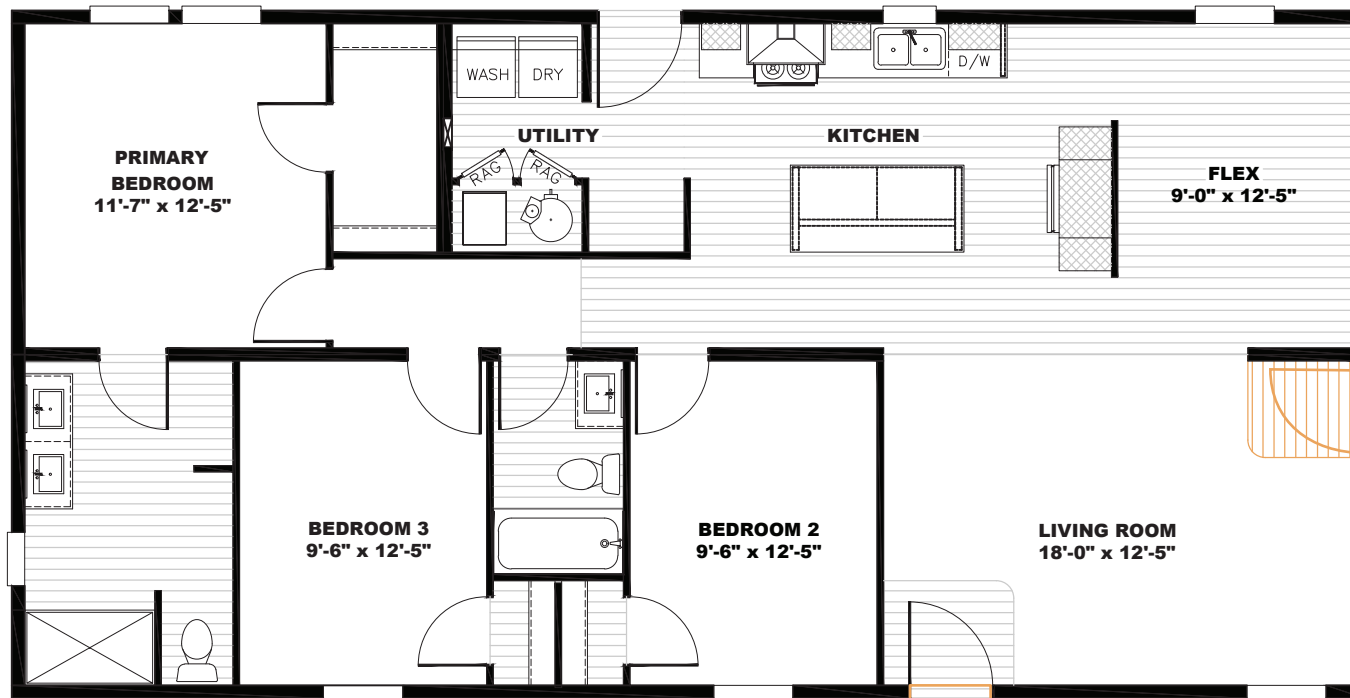

Wyndrook

Tempo Series - Multi Section

1,369 SQ. FT. (Approximate) 3 Bedroom, 2 Bath

Last Updated: 8-29-24

 Alternate Door Location Available

MOBILE HOMES ON MAIN
8355 E. Main Street
Mesa, AZ 85207

MobileHomesOnMain.com | 1-800-750-8796