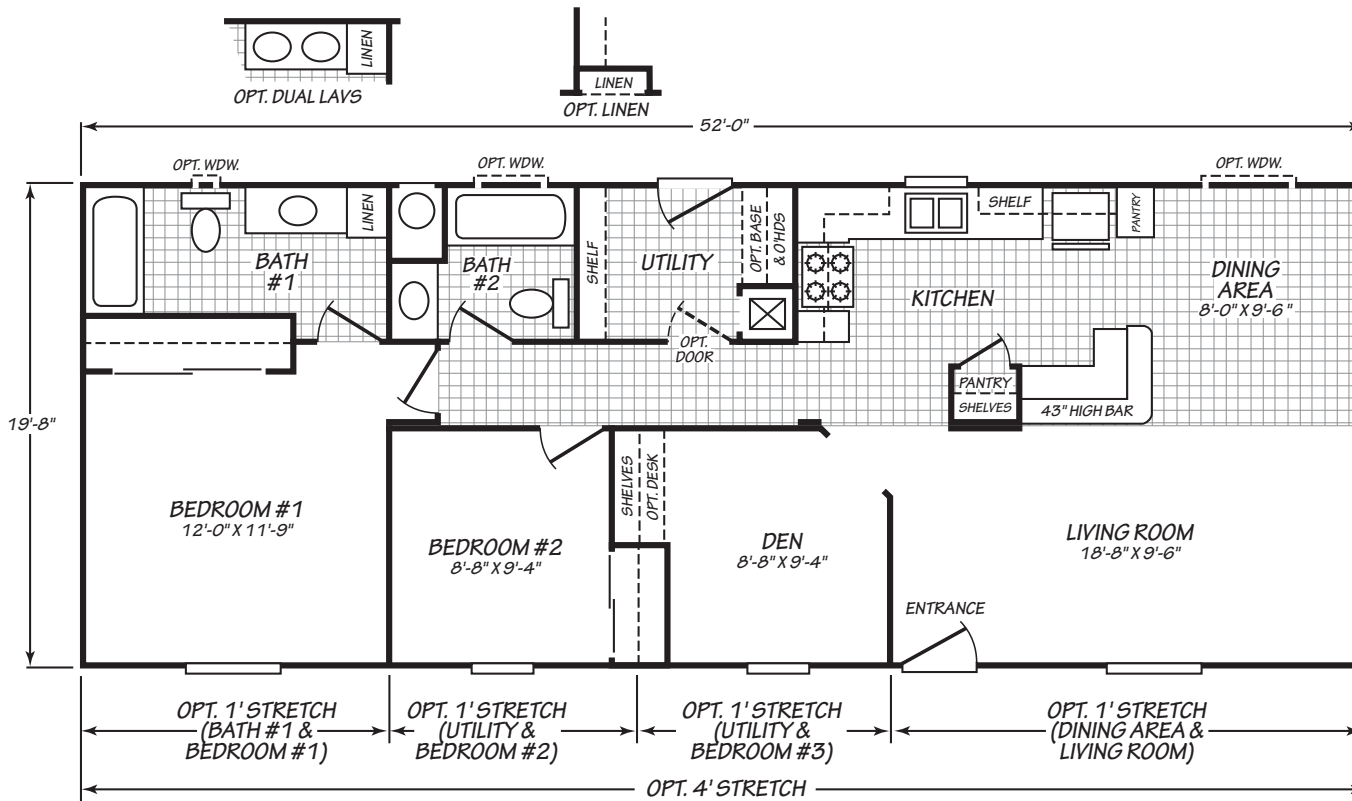

Wythe

Canyon Lake Series

1,022 SQ. FT. (Approximate) 2 Bedrooms, 2 Baths

Last Updated: 10-11-24

MOBILE HOMES ON MAIN
8355 E. Main Street
Mesa, AZ 85207

MobileHomesOnMain.com | 1-800-750-8796

IMPORTANT: Alta Cima Corp reserves the right to modify, cancel or substitute products or features of this event at any time without prior notice or obligation. Pictures and other promotional materials are representative and may depict or contain floor plans, square footages, elevations, options, upgrades, extra design features, decorations, floor coverings, specialty light fixtures, custom paint and wall coverings, window treatments, landscaping, sound and alarm systems, furnishings, appliances, and other designer/decorator features and amenities that are not included as part of the home and/or may not be available at all locations. Home, pricing and community information is subject to change, and homes to prior sale, at any time without notice or obligation. ©2020 Alta Cima Corp. All rights reserved.