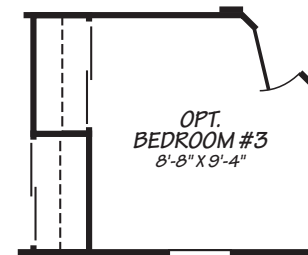

Wythe

Canyon Lake Series

1,022 SQ. FT. (Approximate) 2 Bedrooms, 2 Baths

Last Updated: 10-11-24

MOBILE HOMES ON MAIN
8355 E. Main Street
Mesa, AZ 85207

MobileHomesOnMain.com | 1-800-750-8796

IMPORTANT: Alta Cima Corp reserves the right to modify, cancel or substitute products or features of this event at any time without prior notice or obligation. Pictures and other promotional materials are representative and may depict or contain floor plans, square footages, elevations, options, upgrades, extra design features, decorations, floor coverings, specialty light fixtures, custom paint and wall coverings, window treatments, landscaping, sound and alarm systems, furnishings, appliances, and other designer/decorator features and amenities that are not included as part of the home and/or may not be available at all locations. Home, pricing and community information is subject to change, and homes to prior sale, at any time without notice or obligation. ©2020 Alta Cima Corp. All rights reserved.