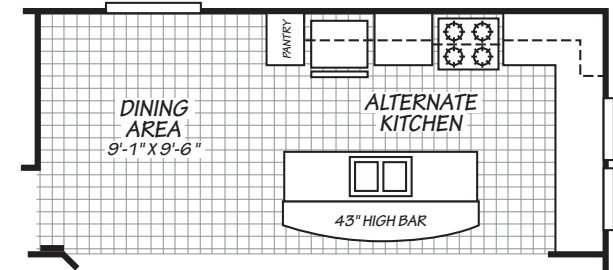

Wythe

Canyon Lake Series

1,022 SQ. FT. (Approximate) 2 Bedrooms, 2 Baths

Last Updated: 10-11-24

MOBILE HOMES ON MAIN
8355 E. Main Street
Mesa, AZ 85207

MobileHomesOnMain.com | 1-800-750-8796

IMPORTANT: Alta Cima Corp reserves the right to modify, cancel or substitute products or features of this event at any time without prior notice or obligation. Pictures and other promotional materials are representative and may depict or contain floor plans, square footages, elevations, options, upgrades, extra design features, decorations, floor coverings, specialty light fixtures, custom paint and wall coverings, window treatments, landscaping, sound and alarm systems, furnishings, appliances, and other designer/decorator features and amenities that are not included as part of the home and/or may not be available at all locations. Home, pricing and community information is subject to change, and homes to prior sale, at any time without notice or obligation. ©2020 Alta Cima Corp. All rights reserved.