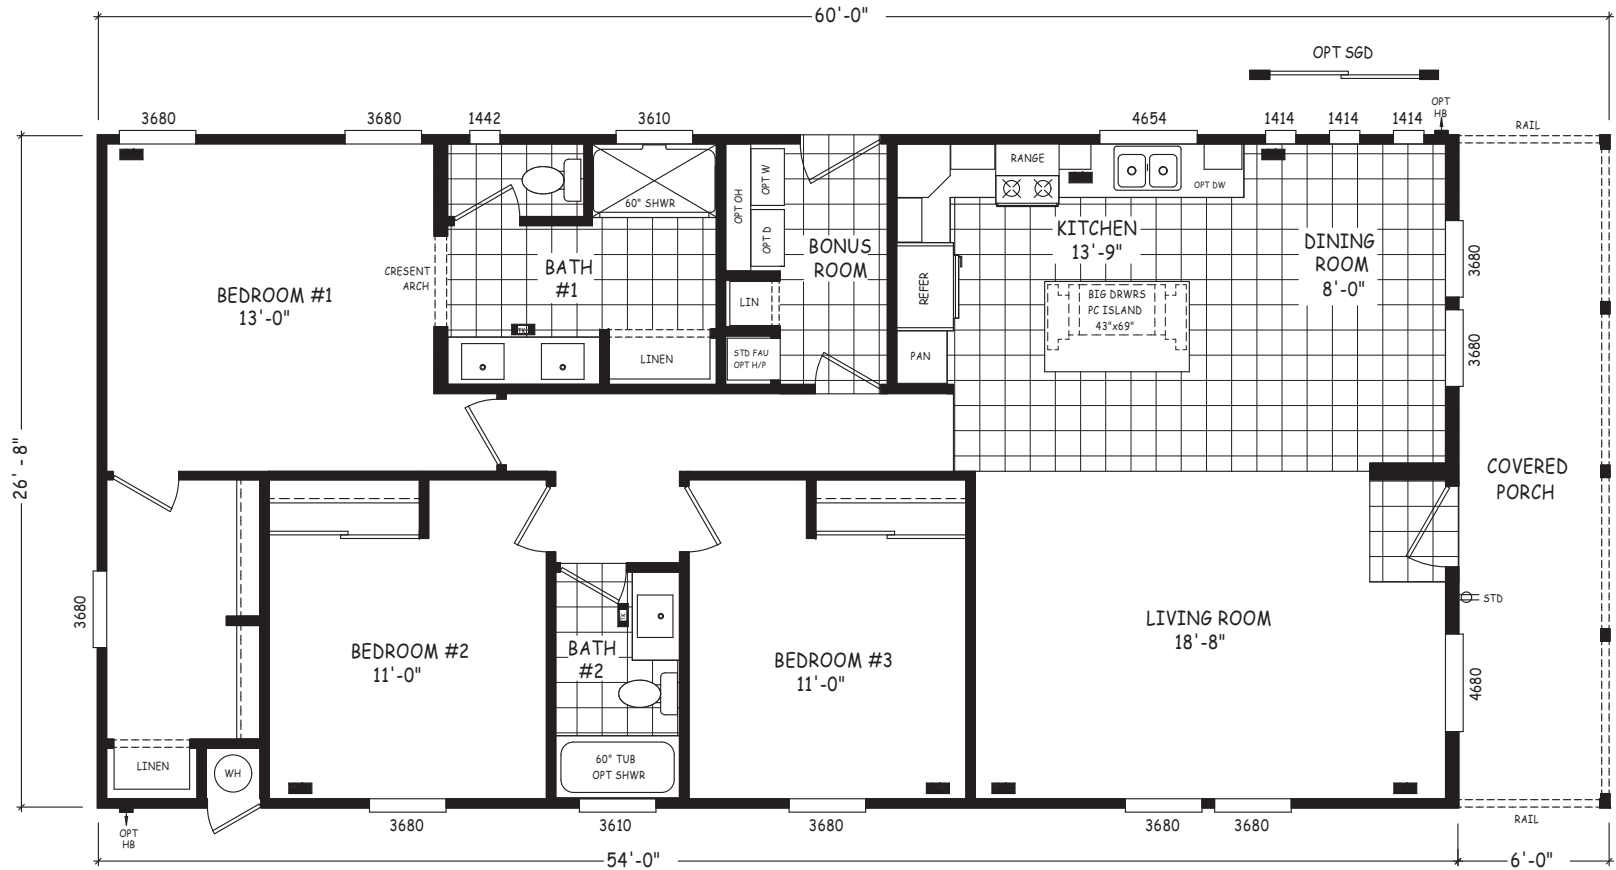

Zenith

Pinnacle Series

1,600 SQ. FT. (Approximate) 3 Bedroom, 2 Bath

Last Updated: 8-22-22

MOBILE HOMES ON MAIN
8355 E. Main Street
Mesa, AZ 85207

MobileHomesOnMain.com | 1-800-750-8796

IMPORTANT: Alta Cima Corp reserves the right to modify, cancel or substitute products or features of this event at any time without prior notice or obligation. Pictures and other promotional materials are representative and may depict or contain floor plans, square footages, elevations, options, upgrades, extra design features, decorations, floor coverings, specialty light fixtures, custom paint and wall coverings, window treatments, landscaping, sound and alarm systems, furnishings, appliances, and other designer/decorator features and amenities that are not included as part of the home and/or may not be available at all locations. Home, pricing and community information is subject to change, and homes to prior sale, at any time without notice or obligation. ©2020 Alta Cima Corp. All rights reserved.